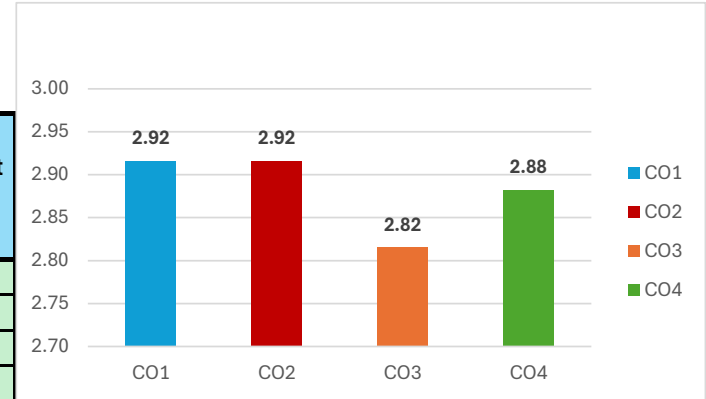

Grading Scale	
Score: 60%-70%	1
70%-80%	2
More than 80%	3

Course Outcomes	Grading on Scale of 3	Distribution %			No. of students achieving Target	CO Target
		3	2	1		
CO1	2.92	97%	1%	1%	97.21%	Met
CO2	2.92	97%	1%	1%	97.21%	Met
CO3	2.82	94%	4%	1%	93.85%	Met
CO4	2.88	96%	2%	1%	96.09%	Met

Target: More than **70.00%** Students must achieve Grade **3** (Minimum 80%)