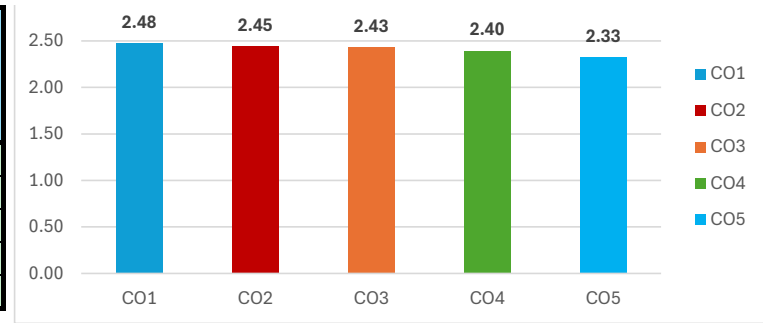

Course Outcomes	Grading on Scale of 3	Distribution %			No. of students achieving Target	CO Target
		3	2	1		
CO1	2.48	34%	26%	23%	82.68%	Met
CO2	2.45	34%	27%	21%	81.56%	Met
CO3	2.43	31%	20%	30%	81.01%	Met
CO4	2.40	31%	23%	26%	79.89%	Met
CO5	2.33	29%	19%	30%	77.65%	Met

Target: More than **70.00%** Students must achieve Grade **1** (Minimum 60%)