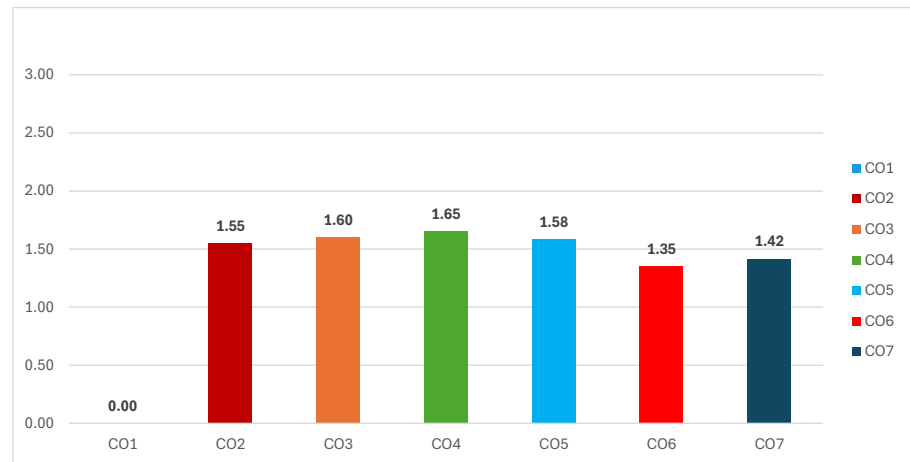

Grading Scale	
Score: 60%-70%	1
70%-80%	2
More than 80%	3

Course Outcomes	Grading on Scale of 3	Distribution %			No. of students achieving Target	CO Target
		3	2	1		
CO1	0.00	0%	0%	0%	0.00%	Not Met
CO2	1.55	52%	26%	13%	51.67%	Not Met
CO3	1.60	53%	26%	13%	53.33%	Not Met
CO4	1.65	55%	24%	12%	55.00%	Not Met
CO5	1.58	53%	27%	12%	52.78%	Not Met
CO6	1.35	45%	31%	14%	45.00%	Not Met
CO7	1.42	47%	31%	13%	47.22%	Not Met

Target: More than **70.00%** Students must achieve Grade **3** (Minimum 80%)