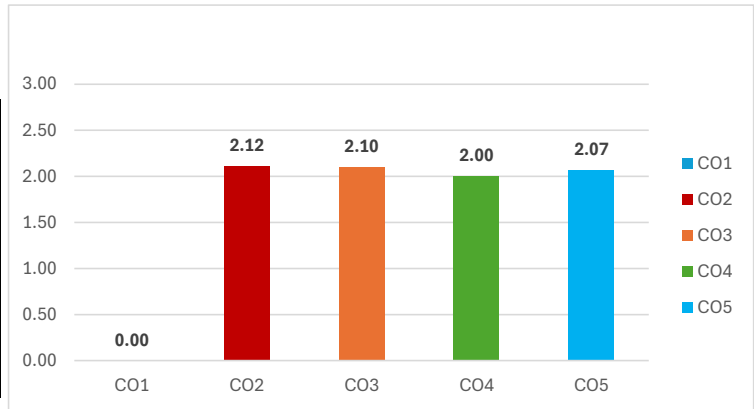

More than 80%	3

Course Outcomes	Grading on Scale of 3	Distribution %			No. of students achieving Target	CO Target
		3	2	1		
CO1	0.00	0%	0%	0%	0.00%	Not Met
CO2	2.12	18%	29%	24%	70.56%	Met
CO3	2.10	18%	27%	25%	70.00%	Met
CO4	2.00	12%	29%	26%	66.67%	Not Met
CO5	2.07	16%	25%	28%	68.89%	Not Met

Target: More than **70.00%** Students must achieve Grade **1** (Minimum 60%)