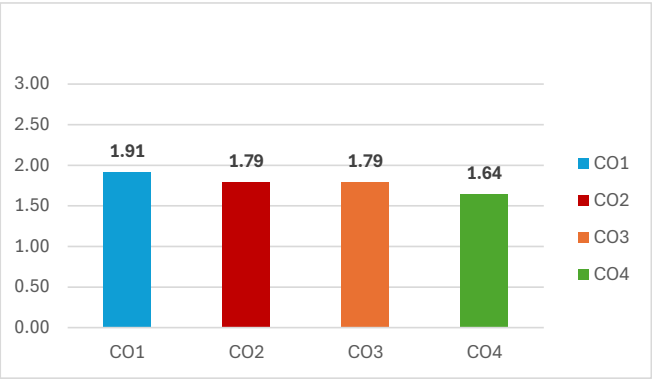

Grading Scale	
Score: 60%-70%	1
70%-80%	2
More than 80%	3

Course Outcomes	Grading on Scale of 3	Distribution %			No. of students achieving Target	CO Target
		3	2	1		
CO1	1.91	12%	21%	31%	63.69%	Not Met
CO2	1.79	9%	22%	29%	59.78%	Not Met
CO3	1.79	10%	23%	27%	59.78%	Not Met
CO4	1.64	7%	21%	26%	54.75%	Not Met

Target: More than **70.00%** Students must achieve Grade **1** (Minimum 60%)