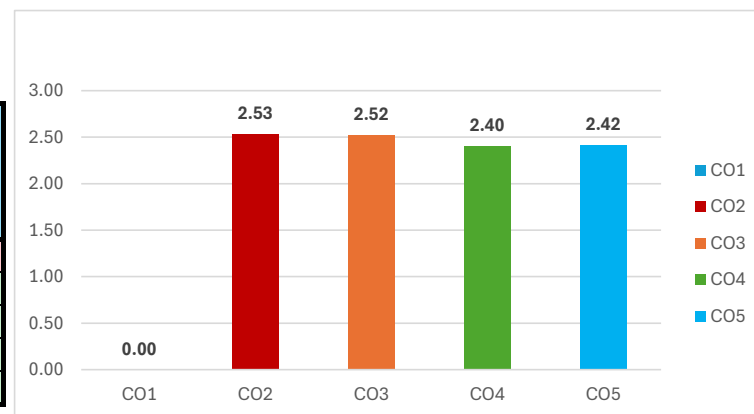

167	4761188823	MAYANK	40	34	4	4	5	2	5	3	12.9	13.1	12.5	13.1	0	2	3	2	3
168	4861188823	KUSHAGRA KEJRIWAL	33	25	5	5	4	5	3	2	10.6	10.4	10.6	10.2	0	1	1	1	1
169	4961188823	JAHNAVI GOYAL	18	47	3	5	5	4	3	2	10.2	10.2	10	9.84	0	1	1	1	1
170	5061188823	NIKUNJ AGRAWAL	34	33	4	5	4	2	3	3	11.8	11.6	11.2	11.4	0	2	2	1	2
171	5161188823	PALLAVI	33	23	3	5	5	1	4	3	10.4	10.4	9.56	10.2	0	1	1	0	1
172	5261188823	HARDIK MALHOTRA	33	34	3	5	4	4	4	2	11.7	11.5	11.5	11.5	0	2	2	2	2
173	5361188823	GURDEN SINGH	40	36	5	4	5	1	4	2	13.1	13.3	12.5	13.1	0	3	3	2	3
174	35161188823	MOHD. AMAAN	31	27	4	4	4	4	2	2	10.2	10.2	10.2	9.84	0	1	1	1	1
175	35261188823	PARTH MITTAL	39	32	5	5	4	1	4	2	12.6	12.4	11.8	12.4	0	2	2	2	2
176	35361188823	AASTHA PARIHAR	36	40	4	5	4	3	3	3	13	12.8	12.6	12.6	0	3	2	2	2
177	35461188823	ISHANK AGGARWAL	30	23	3	4	5	2	4	1	9.56	9.76	9.16	9.56	0	0	1	0	0
178	35561188823	SAI SINGHAL	31	32	5	4	5	2	4	3	10.8	11	10.4	10.8	0	1	1	1	1
179	35661188823	JAGRIT KANSAL	39	38	5	4	4	1	4	2	13.2	13.2	12.6	13.2	0	3	3	2	3
180	70161188823	KOMAL ARORA	38	38	5	4	4	3	3	2	13	13	12.8	12.8	0	3	3	2	2

Total Students **180**

Grading Scale	
Score: 60%-70%	1
70%-80%	2
More than 80%	3

Course Outcomes	Grading on Scale of 3	Distribution %			No. of students achieving Target	CO Target
		3	2	1		
CO1	0.00	0%	0%	0%	0.00%	Not Met
CO2	2.53	38%	26%	21%	84.44%	Met
CO3	2.52	38%	25%	21%	83.89%	Met
CO4	2.40	33%	25%	22%	80.00%	Met
CO5	2.42	36%	21%	23%	80.56%	Met

Target: More than **70.00%** Students must achieve Grade **1** (Minimum 60%)