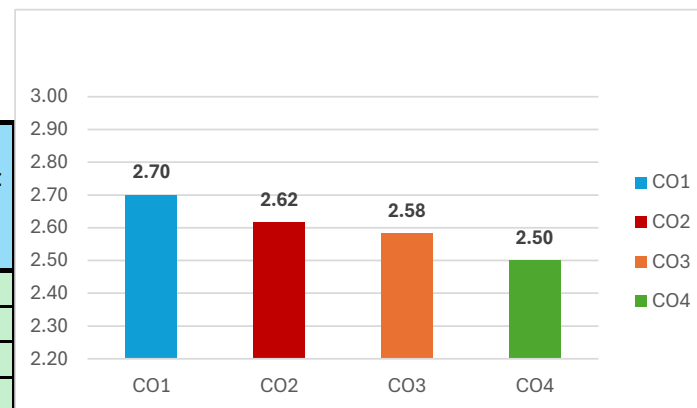

Score: 60%-70%	1
70%-80%	2
More than 80%	3

Course Outcomes	Grading on Scale of 3	Distribution %			No. of students achieving Target	CO Target
		3	2	1		
CO1	2.70	90%	8%	0%	90.00%	Met
CO2	2.62	87%	11%	0%	87.22%	Met
CO3	2.58	86%	12%	0%	86.11%	Met
CO4	2.50	83%	14%	1%	83.33%	Met

Target: More than **70.00%** Students must achieve Grade **3** (Minimum 80%)