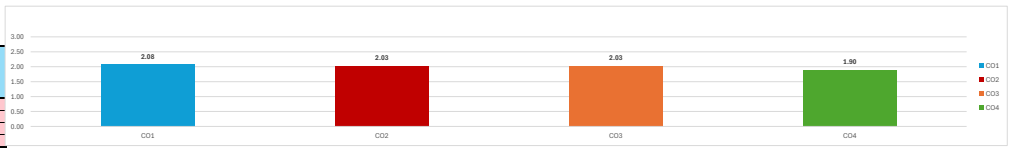

Grading Scale	
Score: 60%-70%	1
70%-80%	2
More than 80%	3

Course Outcomes	Grading on Scale of 3	Distribution %			No. of students achieving Target	CO Target
		3	2	1		
CO1	2.08	23%	18%	28%	69.44%	Not Met
CO2	2.03	18%	21%	28%	67.78%	Not Met
CO3	2.03	20%	20%	28%	67.78%	Not Met
CO4	1.90	16%	21%	26%	63.33%	Not Met

Target: More than 70.00% Students must achieve Grade 1 (Minimum 60%)