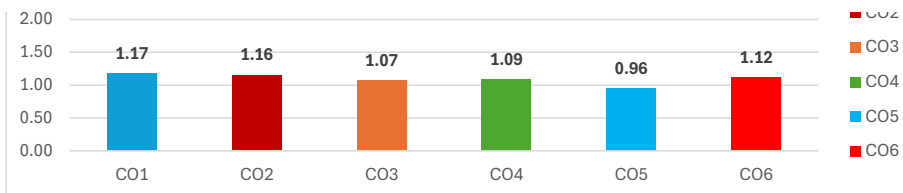

CO1	1.17	15%	24%	28%	39.11%	Not Met
CO2	1.16	16%	23%	30%	38.55%	Not Met
CO3	1.07	11%	25%	26%	35.75%	Not Met
CO4	1.09	15%	21%	28%	36.31%	Not Met
CO5	0.96	11%	21%	27%	31.84%	Not Met
CO6	1.12	13%	24%	29%	37.43%	Not Met

Target: More than **70.00%** Students must achieve Grade **2** (Minimum 70%)