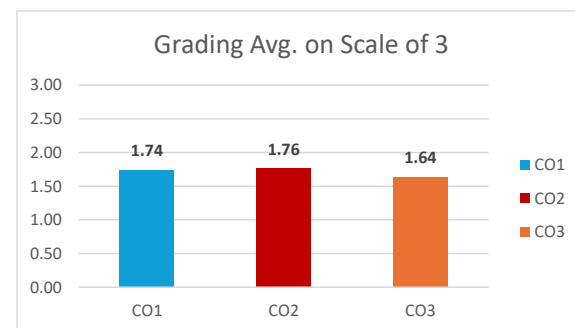

119

Grading Scale	
Score: 60%-70%	1
70%-80%	2
More than 80%	3

Course Outcomes	Grading Avg. on Scale of 3	3	2	1	No. of students achieving Target	CO Target
CO1	1.74	8%	22%	28%	57.98%	Not Met
CO2	1.76	9%	20%	29%	58.82%	Not Met
CO3	1.64	8%	18%	29%	54.62%	Not Met

Target: More than **70.00%** Students must achieve Grade **1** (Minimum 60%)