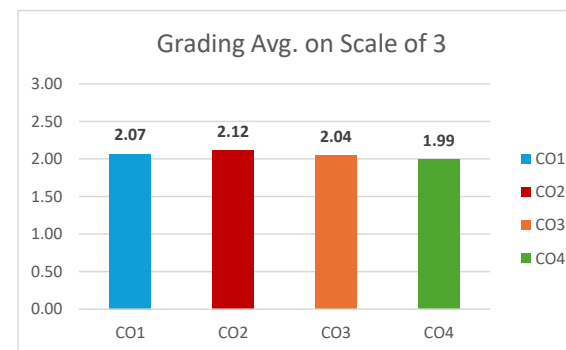

119

Grading Scale	
Score: 60%-70%	1
70%-80%	2
More than 80%	3

Course Outcomes	Grading Avg. on Scale of 3	3	2	1	No. of students achieving Target	CO Target
CO1	2.07	21%	28%	20%	68.91%	Not Met
CO2	2.12	23%	28%	20%	70.59%	Met
CO3	2.04	22%	27%	19%	68.07%	Not Met
CO4	1.99	13%	26%	27%	66.39%	Not Met

Target: More than **70.00%** Students must achieve Grade **1** (Minimum 60%)