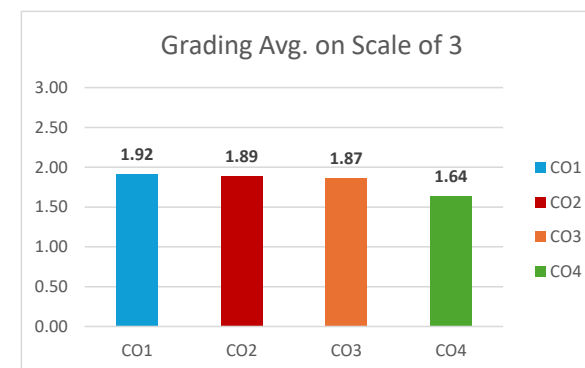

119

Grading Scale	
Score: 60%-70%	1
70%-80%	2
More than 80%	3

Course Outcomes	Grading Avg. on Scale of 3	3	2	1	No. of students achieving Target	CO Target
CO1	1.92	14%	18%	31%	63.87%	Not Met
CO2	1.89	13%	21%	29%	63.03%	Not Met
CO3	1.87	13%	21%	29%	62.18%	Not Met
CO4	1.64	10%	20%	24%	54.62%	Not Met

Target: More than **70.00%** Students must achieve Grade **1** (Minimum 60%)