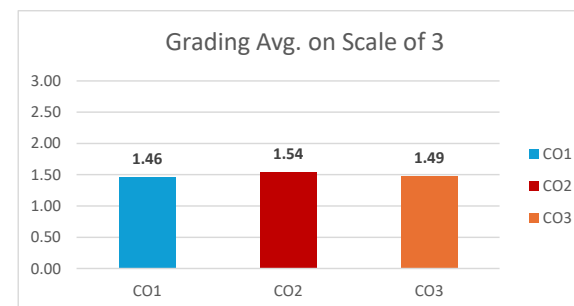

119

Grading Scale	
Score: 60%-70%	1
70%-80%	2
More than 80%	3

Course Outcomes	Grading Avg. on Scale of 3	3	2	1	No. of students achieving Target	CO Target
CO1	1.46	10%	17%	22%	48.74%	Not Met
CO2	1.54	10%	17%	24%	51.26%	Not Met
CO3	1.49	8%	18%	24%	49.58%	Not Met

Target: More than **70.00%** Students must achieve Grade **1** (Minimum 60%)