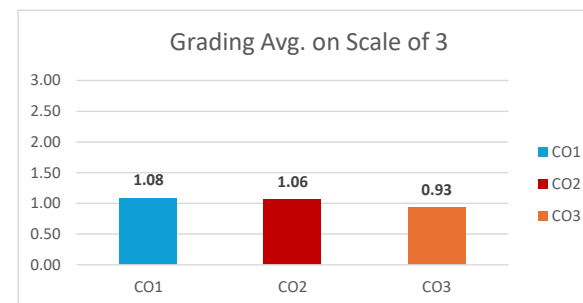

99	09914703523	KUSHAGRA BHARDWAJ	21	0	4	4	3	5	5	4.8	0	0	0
100	10014703523	VISHAL CHAUHAN	21	21	5	4	1	9.4	9.2	8.6	0	0	0
101	10114703523	RISHI RAJ	24	21	5	4	3	10	9.8	9.6	0	0	0
102	10214703523	DHANUSHREE NAIR	28	23	5	4	4	11.2	11	11	0	0	0
103	10314703523	AVIRAL GUPTA	27	35	5	4	5	13.4	13.2	13.4	1	1	1
104	35114703523	SAI KHANDELWAL	25	29	4	5	5	11.6	11.8	11.8	0	0	0
105	35214703523	SHAURYA VAISH	31	32	4	5	4	13.4	13.6	13.4	1	1	1
106	35314703523	HARDIK PATHAK	25	31	4	4	4	12	12	12	0	0	0
107	35414703523	AAKASH GAUTAM	24	28	4	5	1	11.2	11.4	10.6	0	0	0
108	35514703523	VANI AGGARWAL	35	36	5	5	5	15.2	15.2	15.2	2	2	2
109	35614703523	KRISHNA	24	34	5	4	4	12.6	12.4	12.4	1	0	0
110	35714703523	SHRUTI GOEL	24	16	5	4	2	9	8.8	8.4	0	0	0
111	35814703523	VEDANSH MAHESHWARI	28	38	5	4	4	14.2	14	14	1	1	1
112	35914703523	ANKIT GARG	23	17	4	4	3	8.8	8.8	8.6	0	0	0
113	36014703523	DEEPANSHU	25	28	5	5	4	11.6	11.6	11.4	0	0	0
114	36114703523	ROHAN WAHAL	21	25	5	4	4	10.2	10	10	0	0	0
115	36214703523	JESHIKA	24	12	5	5	4	8.2	8.2	8	0	0	0
116	70114703523	ALKA SHARMA	31	43	4	4	5	15.6	15.6	15.8	2	2	2
117	70214703523	PRACHI SHARMA	30	36	4	4	4	14	14	14	1	1	1
118	70314703523	GAURAV MEHTA	27	32	4	4	2	12.6	12.6	12.2	1	1	0
119	70414703523	MISHIKA GARG	21	28	4	5	1	10.6	10.8	10	0	0	0

119

Grading Scale	
Score: 60%-70%	1
70%-80%	2
More than 80%	3

Course Outcomes	Grading Avg. on Scale of 3	3	2	1	No. of students achieving Target	CO Target
CO1	1.08	3%	13%	20%	36.13%	Not Met
CO2	1.06	3%	13%	19%	35.29%	Not Met
CO3	0.93	3%	13%	16%	31.09%	Not Met

Target: More than **70.00%** Students must achieve Grade **1** (Minimum 60%)