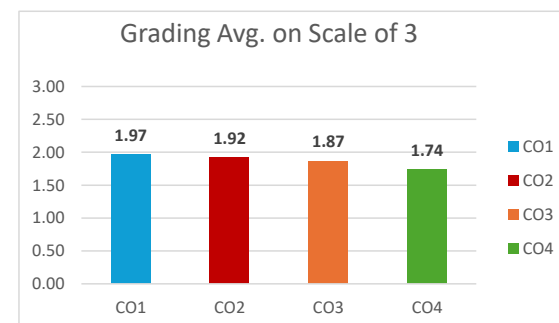

119

Grading Scale	
Score: 60%-70%	1
70%-80%	2
More than 80%	3

Course Outcomes	Grading Avg. on Scale of 3	3	2	1	No. of students achieving Target	CO Target
CO1	1.97	18%	22%	25%	65.55%	Not Met
CO2	1.92	18%	23%	23%	63.87%	Not Met
CO3	1.87	18%	21%	24%	62.18%	Not Met
CO4	1.74	14%	18%	25%	57.98%	Not Met

Target: More than **70.00%** Students must achieve Grade **1** (Minimum 60%)