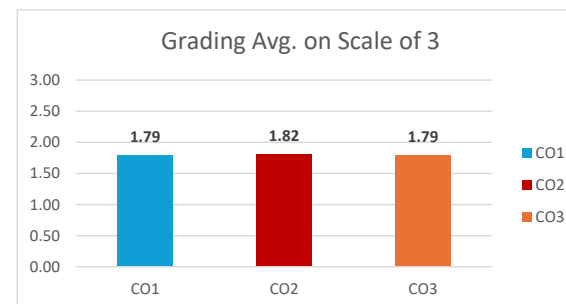

99	09914703523	KUSHAGRA BHARDWAJ	26	35	5	4	5	13.2	13	13.2	1	1	1
100	10014703523	VISHAL CHAUHAN	30	21	5	5	4	11.2	11.2	11	0	0	0
101	10114703523	RISHI RAJ	27	17	5	4	5	9.8	9.6	9.8	0	0	0
102	10214703523	DHANUSHREE NAIR	33	18	5	5	3	11.2	11.2	10.8	0	0	0
103	10314703523	AVIRAL GUPTA	37	44	4	5	3	17	17.2	16.8	3	3	3
104	35114703523	SAI KHANDELWAL	31	37	5	4	5	14.6	14.4	14.6	1	1	1
105	35214703523	SHAURYA VAISH	34	45	4	5	5	16.6	16.8	16.8	2	3	3
106	35314703523	HARDIK PATHAK	28	34	5	5	3	13.4	13.4	13	1	1	1
107	35414703523	AAKASH GAUTAM	27	16	5	5	4	9.6	9.6	9.4	0	0	0
108	35514703523	VANI AGGARWAL	31	46	4	5	3	16.2	16.4	16	2	2	2
109	35614703523	KRISHNA	27	36	5	4	3	13.6	13.4	13.2	1	1	1
110	35714703523	SHRUTI GOEL	25	40	5	5	3	14	14	13.6	1	1	1
111	35814703523	VEDANSH MAHESHWARI	27	39	4	4	3	14	14	13.8	1	1	1
112	35914703523	ANKIT GARG	20	32	5	4	3	11.4	11.2	11	0	0	0
113	36014703523	DEEPANSHU	28	33	4	5	5	13	13.2	13.2	1	1	1
114	36114703523	ROHAN WAHAL	28	21	5	4	3	10.8	10.6	10.4	0	0	0
115	36214703523	JESHIKA	26	27	5	4	4	11.6	11.4	11.4	0	0	0
116	70114703523	ALKA SHARMA	36	50	5	5	5	18.2	18.2	18.2	3	3	3
117	70214703523	PRACHI SHARMA	36	51	5	4	3	18.4	18.2	18	3	3	3
118	70314703523	GAURAV MEHTA	28	35	4	4	3	13.4	13.4	13.2	1	1	1
119	70414703523	MISHIKA GARG	21	33	4	5	3	11.6	11.8	11.4	0	0	0

119

Grading Scale	
Score: 60%-70%	1
70%-80%	2
More than 80%	3

Course Outcomes	Grading Avg. on Scale of 3	3	2	1	No. of students achieving Target	CO Target
CO1	1.79	12%	20%	28%	59.66%	Not Met
CO2	1.82	13%	18%	29%	60.50%	Not Met
CO3	1.79	10%	19%	30%	59.66%	Not Met

Target: More than **70.00%** Students must achieve Grade **1** (Minimum 60%)