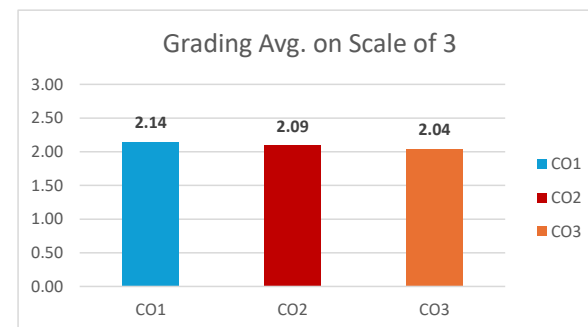

119

Grading Scale	
Score: 60%-70%	1
70%-80%	2
More than 80%	3

Course Outcomes	Grading Avg. on Scale of 3	3	2	1	No. of students achieving Target	CO Target
CO1	2.14	18%	24%	29%	71.43%	Met
CO2	2.09	18%	23%	29%	69.75%	Not Met
CO3	2.04	18%	21%	29%	68.07%	Not Met

Target: More than **70.00%** Students must achieve Grade **1** (Minimum 60%)