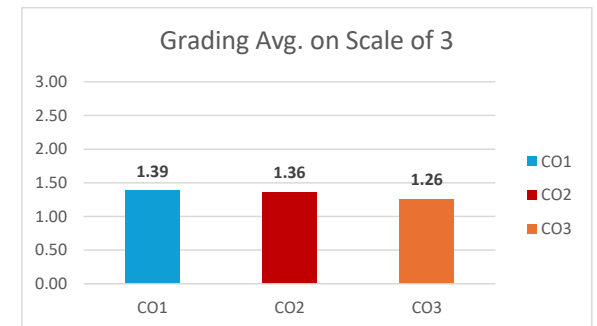

119

Grading Scale	
Score: 60%-70%	1
70%-80%	2
More than 80%	3

Course Outcomes	Grading Avg. on Scale of 3	3	2	1	No. of students achieving Target	CO Target
CO1	1.39	8%	13%	24%	46.22%	Not Met
CO2	1.36	9%	13%	24%	45.38%	Not Met
CO3	1.26	8%	13%	21%	42.02%	Not Met

Target: More than **70.00%** Students must achieve Grade **1** (Minimum 60%)