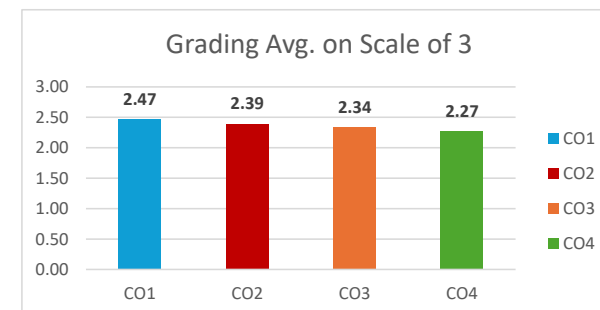

119

Grading Scale	
Score: 60%-70%	1
70%-80%	2
More than 80%	3

Course Outcomes	Grading Avg. on Scale of 3	3	2	1	No. of students achieving Target	CO Target
CO1	2.47	34%	28%	21%	82.35%	Met
CO2	2.39	35%	27%	18%	79.83%	Met
CO3	2.34	34%	24%	21%	78.15%	Met
CO4	2.27	23%	28%	25%	75.63%	Met

Target: More than **70.00%** Students must achieve Grade **1** (Minimum 60%)