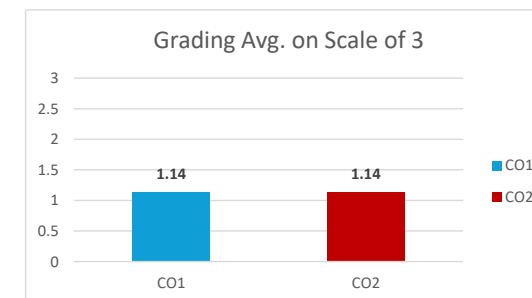

119

Grading Scale	
Score: 60%-70%	1
70%-80%	2
More than 80%	3

Course Outcomes	Grading Avg. on Scale of 3	3	2	1	No. of students achieving Target	CO Target
CO1	1.99	20%	26%	20%	66.39%	Not Met
CO2	1.99	20%	27%	19%	66.39%	Not Met

Target: More than **70.00%** Students must achieve Grade **1** (Minimum 60%)