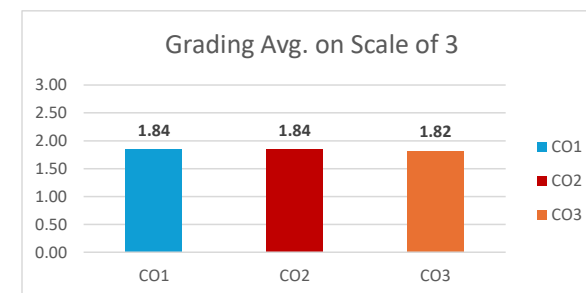

119

Grading Scale	
Score: 60%-70%	1
70%-80%	2
More than 80%	3

Course Outcomes	Grading Avg. on Scale of 3	3	2	1	No. of students achieving Target	CO Target
CO1	1.84	11%	21%	29%	61.34%	Not Met
CO2	1.84	12%	20%	29%	61.34%	Not Met
CO3	1.82	11%	18%	31%	60.50%	Not Met

Target: More than **70.00%** Students must achieve Grade **1** (Minimum 60%)