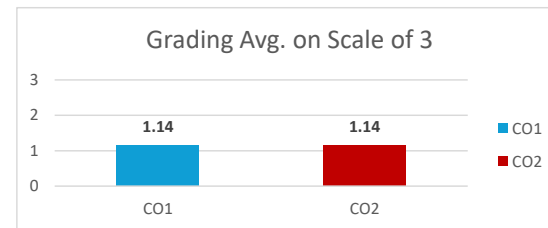

119

Grading Scale	
Score: 60%-70%	1
70%-80%	2
More than 80%	3

Course Outcomes	Grading Avg. on Scale of 3	3	2	1	No. of students achieving Target	CO Target
CO1	1.64	11%	22%	22%	54.62%	Not Met
CO2	1.66	13%	18%	24%	55.46%	Not Met

Target: More than **70.00%** Students must achieve Grade **1** (Minimum 60%)