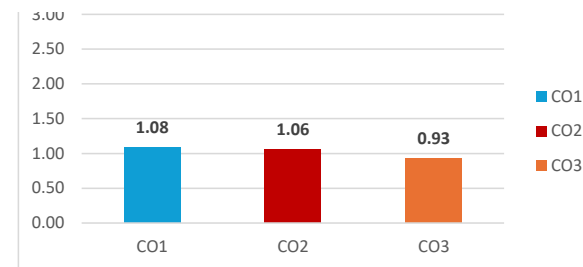

3.00

CO2	1.06	3%	13%	19%	35.29%	Not Met
CO3	0.93	3%	13%	16%	31.09%	Not Met

Target: More than **70.00%** Students must achieve Grade **1** **(Minimum 60%)**

Name of the Programme: BBA LL.B

Course Code: BA LLB 102