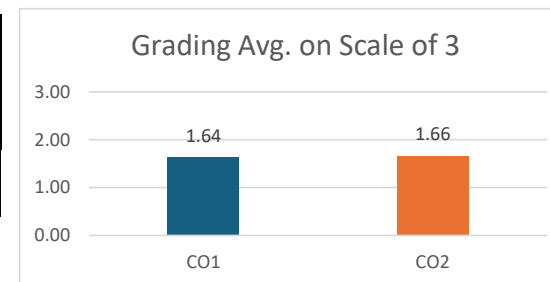

112	35914703523	ANKIT GARG	29	43	5	4	19.7	19.5	2	2
113	36014703523	DEEPANSHU	27	29	4	5	14.9	15.1	0	0
114	36114703523	ROHAN WAHAL	20	29	5	4	13.7	13.5	0	0
115	36214703523	JESHIKA	26	14	5	4	10.4	10.2	0	0
116	70114703523	ALKA SHARMA	31	47	5	5	21.3	21.3	2	2
117	70214703523	PRACHI SHARMA	32	50	5	4	22.4	22.2	3	3
118	70314703523	GAURAV MEHTA	31	41	4	4	19.3	19.3	2	2
119	70414703523	MISHIKA GARG	20	29	4	5	13.5	13.7	0	0

119

Grading Scale	
Score: 60%-70%	1
70%-80%	2
More than 80%	3

Course Outcomes	Grading Avg. on Scale of 3	3	2	1	No. of students achieving Target	CO Target
CO1	1.64	11%	22%	22%	54.62%	Not Met
CO2	1.66	13%	18%	24%	55.46%	Not Met

Target: More than **70.00%** Students must achieve Grade **1** (Minimum 60%)