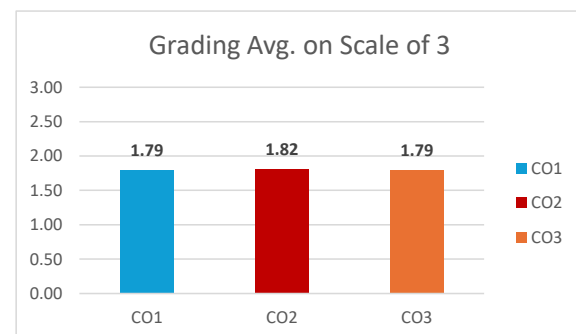

119

Grading Scale	
Score: 60%-70%	1
70%-80%	2
More than 80%	3

Course Outcomes	Grading Avg. on Scale of 3	3	2	1	No. of students achieving Target	CO Target
CO1	1.79	12%	20%	28%	59.66%	Not Met
CO2	1.82	13%	18%	29%	60.50%	Not Met
CO3	1.79	10%	19%	30%	59.66%	Not Met

Target: More than **70.00%** Students must achieve Grade **1** (Minimum 60%)