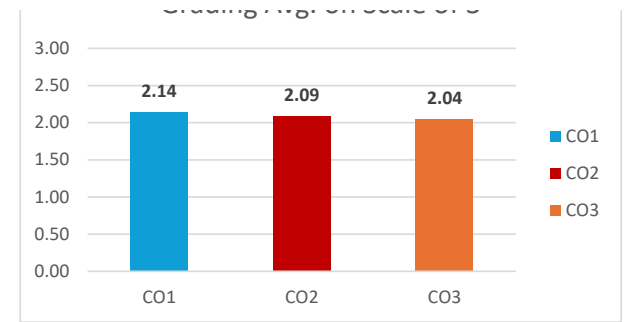

Course Outcomes	Grading Avg. on Scale of 3	3	2	1	No. of students achieving Target	CO Target
CO1	2.14	18%	24%	29%	71.43%	Met
CO2	2.09	18%	23%	29%	69.75%	Not Met
CO3	2.04	18%	21%	29%	68.07%	Not Met

Target: More than **70.00%** Students must achieve Grade **1** (Minimum 60%)