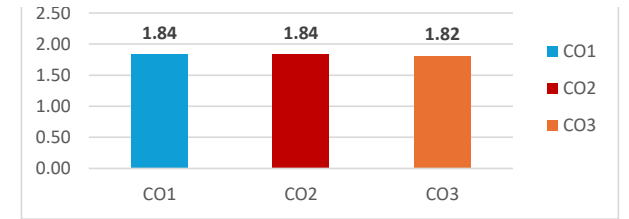

Target: More than **70.00%** Students must achieve Grade **1** (Minimum 60%)

Name of the Programme: BBA LL.B

Course Code: LLB 104

Course Name: Law of Torts & Consumer Protection

Semester: Second

Batch: 2023-28