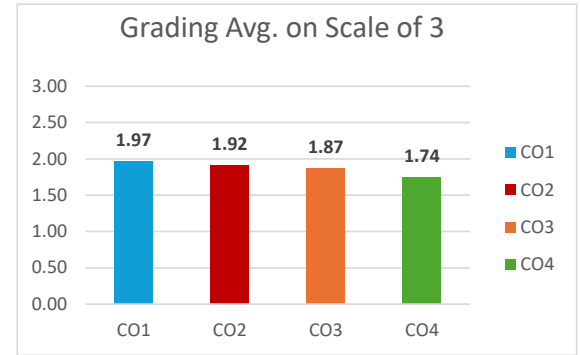

More than 80%	3

Course Outcomes	Grading Avg. on Scale of 3	3	2	1	No. of students achieving Target	CO Target
CO1	1.97	18%	22%	25%	65.55%	Not Met
CO2	1.92	18%	23%	23%	63.87%	Not Met
CO3	1.87	18%	21%	24%	62.18%	Not Met
CO4	1.74	14%	18%	25%	57.98%	Not Met

Target: More than **70.00%** Students must achieve Grade **1** (Minimum 60%)