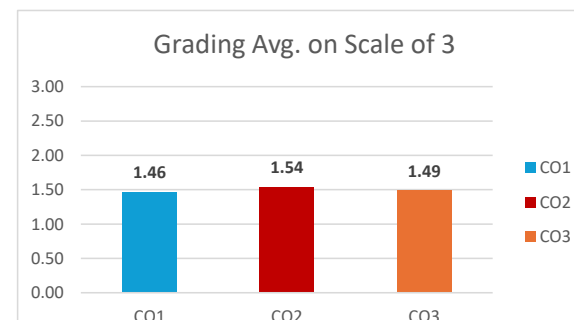

119

Grading Scale	
Score: 60%-70%	1
70%-80%	2
More than 80%	3

Course Outcomes	Grading Avg. on Scale of 3	3	2	1	No. of students achieving Target	CO Target
CO1	1.46	10%	17%	22%	48.74%	Not Met
CO2	1.54	10%	17%	24%	51.26%	Not Met
CO3	1.49	8%	18%	24%	49.58%	Not Met