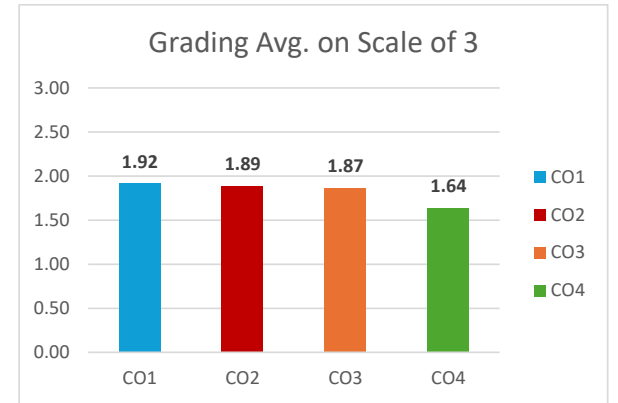

More than 80%	3

Course Outcomes	Grading Avg. on Scale of 3	3	2	1	No. of students achieving Target	CO Target
CO1	1.92	14%	18%	31%	63.87%	Not Met
CO2	1.89	13%	21%	29%	63.03%	Not Met
CO3	1.87	13%	21%	29%	62.18%	Not Met
CO4	1.64	10%	20%	24%	54.62%	Not Met

Target: More than **70.00%** Students must achieve Grade **1** (Minimum 60%)