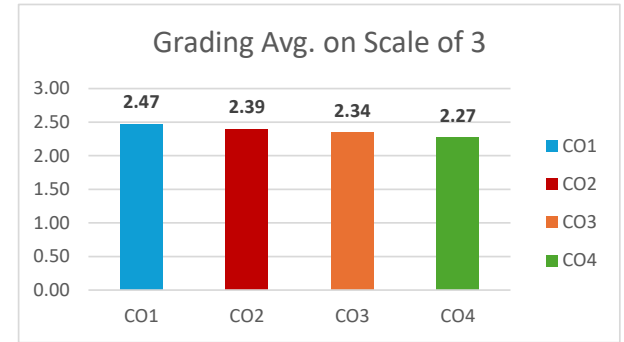

70%-80%	2
More than 80%	3

Course Outcomes	Grading Avg. on Scale of 3	3	2	1	No. of students achieving Target	CO Target
CO1	2.47	34%	28%	21%	82.35%	Met
CO2	2.39	35%	27%	18%	79.83%	Met
CO3	2.34	34%	24%	21%	78.15%	Met
CO4	2.27	23%	28%	25%	75.63%	Met

Target: More than **70.00%** Students must achieve Grade **1** (Minimum 60%)