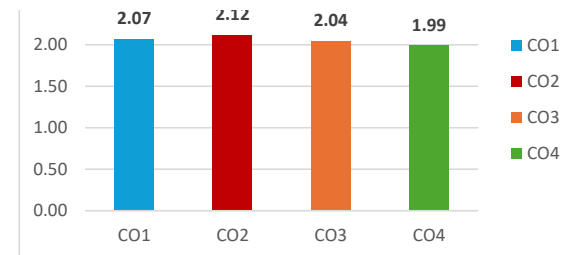

Course Outcomes	Grading Avg. on Scale of 3	3	2	1	No. of students achieving Target	CO Target
CO1	2.07	21%	28%	20%	68.91%	Not Met
CO2	2.12	23%	28%	20%	70.59%	Met
CO3	2.04	22%	27%	19%	68.07%	Not Met
CO4	1.99	13%	26%	27%	66.39%	Not Met

Target: More than **70.00%** Students must achieve Grade **1** (Minimum 60%)