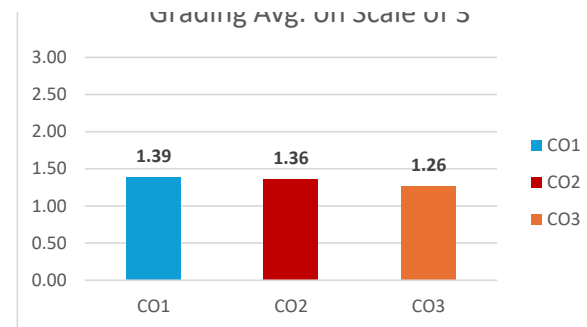

Course Outcomes	Grading Avg. on Scale of 3	3	2	1	No. of students achieving Target	CO Target
CO1	1.39	8%	13%	24%	46.22%	Not Met
CO2	1.36	9%	13%	24%	45.38%	Not Met
CO3	1.26	8%	13%	21%	42.02%	Not Met

Target: More than **70.00%** Students must achieve Grade **1** (Minimum 60%)