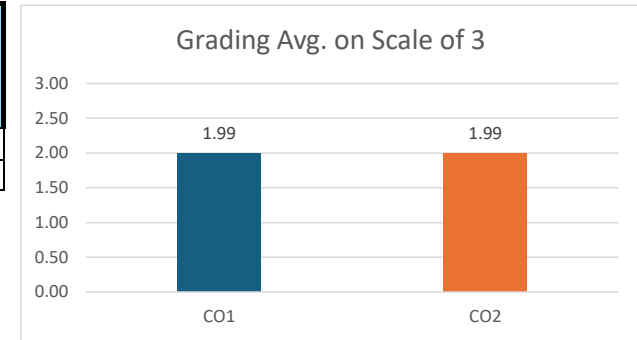

Grading Scale	
Score: 60%-70%	1
70%-80%	2
More than 80%	3

Course Outcomes	Grading Avg. on Scale of 3	3	2	1	No. of students achieving Target	CO Target
CO1	1.99	20%	26%	20%	66.39%	Not Met
CO2	1.99	20%	27%	19%	66.39%	Not Met

Target: More than **70.00%** Students must achieve Grade **1** (Minimum 60%)