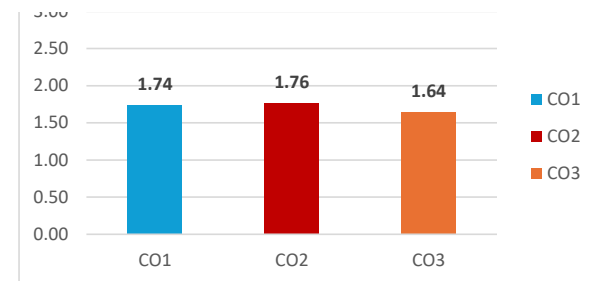

Course Outcomes	Grading Avg. on Scale of 3	3	2	1	No. of students achieving Target	CO Target
CO1	1.74	8%	22%	28%	57.98%	Not Met
CO2	1.76	9%	20%	29%	58.82%	Not Met
CO3	1.64	8%	18%	29%	54.62%	Not Met

Target: More than **70.00%** Students must achieve Grade **1** (Minimum 60%)