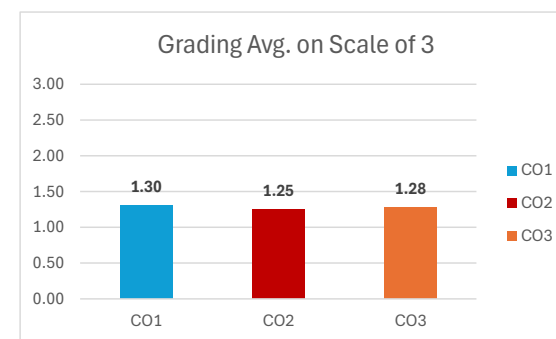

Grading Scale	
Score: 60%-70%	1
70%-80%	2
More than 80%	3

Course Outcomes	Grading Avg. on Scale of 3	3	2	1	No. of students achieving Target	CO Target
CO1	1.30	3%	11%	30%	43.48%	Not Met
CO2	1.25	3%	11%	27%	41.74%	Not Met
CO3	1.28	3%	10%	30%	42.61%	Not Met

Target: More than **70.00%** Students must achieve Grade **1** (Minimum 60%)