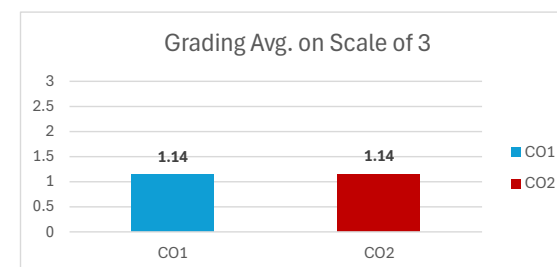

89	09114703522	Tanmay Satvik	23	53	5	5	21.5	21.5	2	2
90	09214703522	Isha Shakya	23	60	5	5	23.6	23.6	3	3
91	09314703522	SHIVAM GUPTA	20	50	4	5	19.8	20	1	2
92	09514703522	Garima Agarwal	25	58	4	4	23.2	23.2	3	3
93	09714703522	Khushi Bajaj	24	52	4	5	21.2	21.4	2	2
94	09814703522	JIYA MONGIA	19	49	5	4	19.5	19.3	1	1
95	09914703522	Umme Abiha	22	50	5	5	20.4	20.4	2	2
96	10014703522	Lakshya bhatia	15	43	5	5	16.9	16.9	0	0
97	10114703522	Era Bhardwaj	19	39	4	4	16.3	16.3	0	0
98	10214703522	Sambhavi Khanna	19	52	4	4	20.2	20.2	2	2
99	10314703522	Jiya Bhatia	14	54	5	5	20	20	2	2
100	10514703522	KRITIKA SINGH	21	55	4	4	21.5	21.5	2	2
101	35114703522	Irit Arora	20	60	4	5	22.8	23	3	3
102	35214703522	Divya Ahuja	25	59	5	4	23.7	23.5	3	3
103	35314703522	Raman Gupta	14	36	5	4	14.6	14.4	0	0
104	35414703522	Sambhav Jain	19	58	4	5	22	22.2	2	2
105	35514703522	Naman Sharma	15	47	5	5	18.1	18.1	1	1
106	35614703522	Amaya Bansal	23	53	4	5	21.3	21.5	2	2
107	35714703522	Raghav Mittal	14	43	5	4	16.7	16.5	0	0
108	35814703522	Abhishek Sharma	22	45	5	4	18.9	18.7	1	1
109	35914703522	Arsh Jamwal	21	45	5	5	18.7	18.7	1	1
110	36014703522	Pulkit Pandey	0	22	4	4	7.4	7.4	0	0
111	36114703522	Yatharth Khandal	22	56	4	4	22	22	2	2
112	36214703522	Sachin Khatri	15	34	4	4	14	14	0	0
113	70114703522	Tanishtha Salotra	20	41	4	5	17.1	17.3	1	1

113

Grading Scale	
Score: 60%-70%	1
70%-80%	2
More than 80%	3

Course Outcomes	Grading Avg. on Scale of 3	3	2	1	No. of students achieving Target	CO Target
CO1	2.28	19%	28%	28%	76.11%	Met
CO2	2.28	19%	29%	28%	76.11%	Met

Target: More than **70.00%** Students must achieve Grade **1** (Minimum 60%)