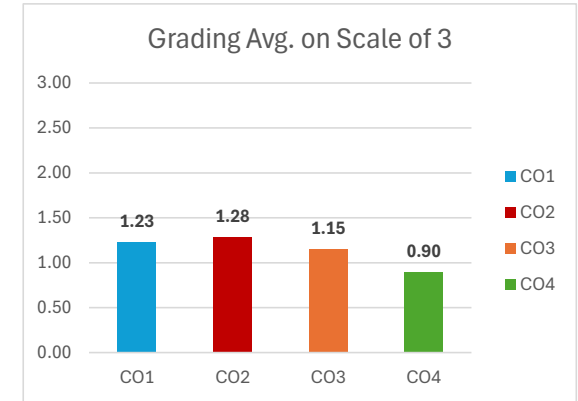

Grading Scale	
Score: 60%-70%	1
70%-80%	2
More than 80%	3

Course Outcomes	Grading Avg. on Scale of 3	3	2	1	No. of students achieving Target	CO Target
CO1	1.23	3%	7%	32%	41.03%	Not Met
CO2	1.28	3%	7%	33%	42.74%	Not Met
CO3	1.15	3%	6%	30%	38.46%	Not Met
CO4	0.90	1%	6%	23%	29.91%	Not Met

Target: More than **70.00%** Students must achieve Grade **1** (Minimum 60%)