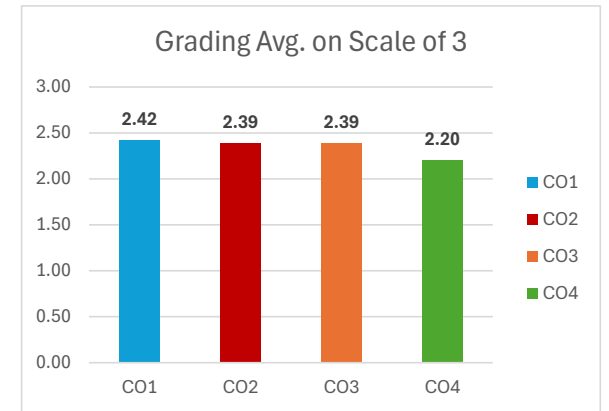

Course Outcomes	Grading Avg. on Scale of 3	3	2	1	No. of students achieving Target	CO Target
C01	2.42	25%	26%	30%	80.53%	Met
C02	2.39	24%	26%	30%	79.65%	Met
C03	2.39	22%	27%	30%	79.65%	Met
C04	2.20	18%	25%	31%	73.45%	Met

Target: More than **70.00%** Students must achieve Grade **1** (Minimum 60%)