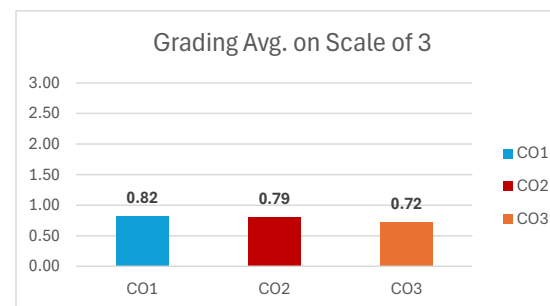

117

Grading Scale	
Score: 60%-70%	1
70%-80%	2
More than 80%	3

Course Outcomes	Grading Avg. on Scale of 3	3	2	1	No. of students achieving Target	CO Target
CO1	0.82	1%	4%	22%	27.35%	Not Met
CO2	0.79	1%	5%	21%	26.50%	Not Met
CO3	0.72	1%	3%	20%	23.93%	Not Met

Target: More than **70.00%** Students must achieve Grade **1** (Minimum 60%)