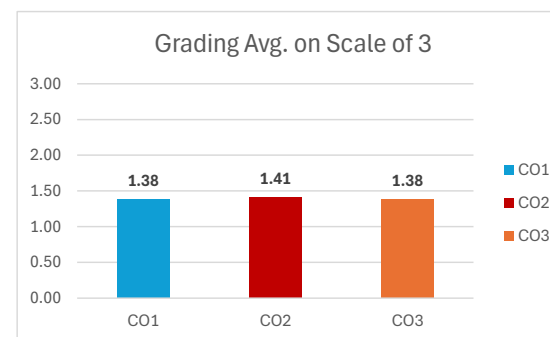

Grading Scale	
Score: 60%-70%	1
70%-80%	2
More than 80%	3

Course Outcomes	Grading Avg. on Scale of 3	3	2	1	No. of students achieving Target	CO Target
CO1	1.38	7%	13%	26%	46.09%	Not Met
CO2	1.41	7%	15%	25%	46.96%	Not Met
CO3	1.38	6%	14%	26%	46.09%	Not Met

Target: More than **70.00%** Students must achieve Grade **1** (Minimum 60%)