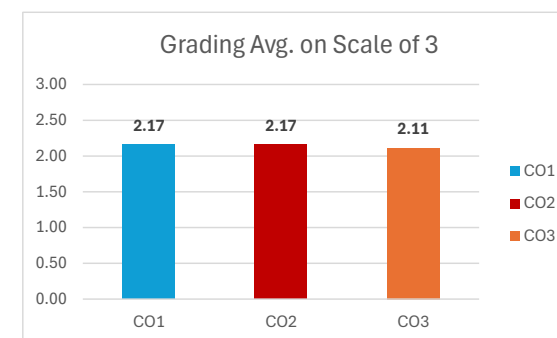

115

Grading Scale	
Score: 60%-70%	1
70%-80%	2
More than 80%	3

Course Outcomes	Grading Avg. on Scale of 3	3	2	1	No. of students achieving Target	CO Target
CO1	2.17	16%	26%	30%	72.17%	Met
CO2	2.17	15%	26%	31%	72.17%	Met
CO3	2.11	13%	27%	30%	70.43%	Met

Target: More than **70.00%** Students must achieve Grade **1** (Minimum 60%)