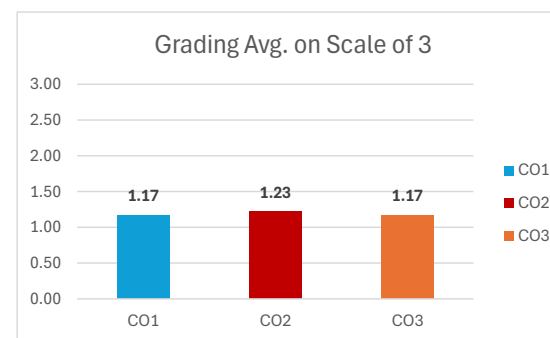

Grading Scale	
Score: 60%-70%	1
70%-80%	2
More than 80%	3

Course Outcomes	Grading Avg. on Scale of 3	3	2	1	No. of students achieving Target	CO Target
CO1	1.17	6%	10%	23%	39.13%	Not Met
CO2	1.23	6%	10%	25%	40.87%	Not Met
CO3	1.17	5%	9%	25%	39.13%	Not Met

Target: More than **70.00%** Students must achieve Grade **1** (Minimum 60%)