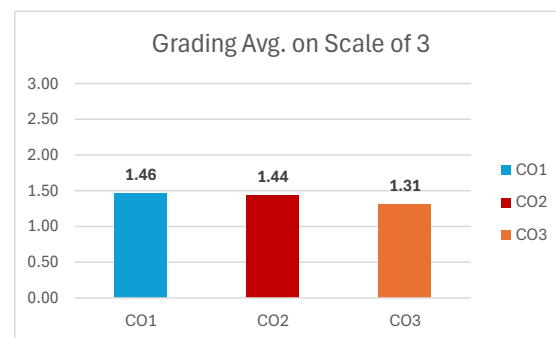

117

Grading Scale	
Score: 60%-70%	1
70%-80%	2
More than 80%	3

Course Outcomes	Grading Avg. on Scale of 3	3	2	1	No. of students achieving Target	CO Target
CO1	1.46	8%	18%	23%	48.72%	Not Met
CO2	1.44	8%	18%	22%	47.86%	Not Met
CO3	1.31	9%	15%	20%	43.59%	Not Met

Target: More than **70.00%** Students must achieve Grade **1** (Minimum 60%)