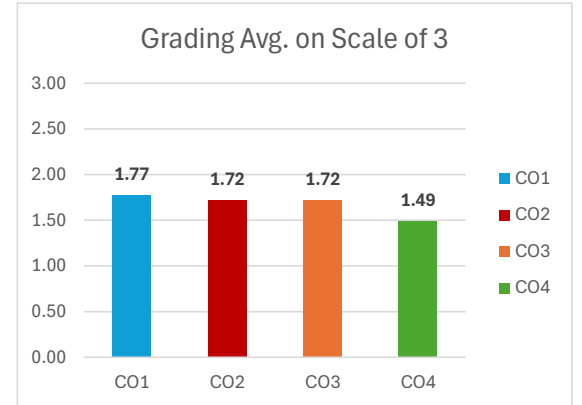

Grading Scale	
Score: 60%-70%	1
70%-80%	2
More than 80%	3

Course Outcomes	Grading Avg. on Scale of 3	3	2	1	No. of students achieving Target	CO Target
CO1	1.77	3%	21%	35%	58.97%	Not Met
CO2	1.72	3%	20%	34%	57.26%	Not Met
CO3	1.72	3%	19%	36%	57.26%	Not Met
CO4	1.49	3%	13%	34%	49.57%	Not Met

Target: More than **70.00%** Students must achieve Grade **1** (Minimum 60%)