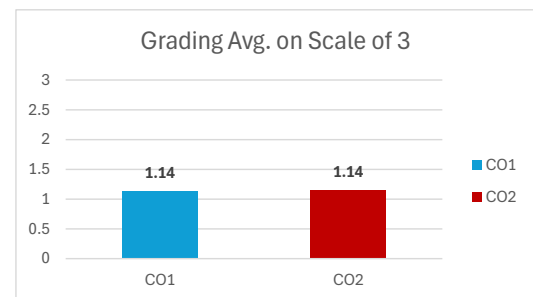

113

Grading Scale	
Score: 60%-70%	1
70%-80%	2
More than 80%	3

Course Outcomes	Grading Avg. on Scale of 3	3	2	1	No. of students achieving Target	CO Target
CO1	1.01	5%	10%	19%	33.63%	Not Met
CO2	1.01	5%	9%	19%	33.63%	Not Met

Target: More than **70.00%** Students must achieve Grade **1** (Minimum 60%)