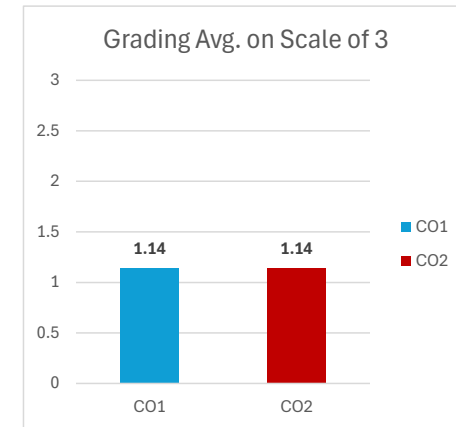

Course Outcomes	Grading Avg. on Scale of 3	3	2	1	No. of students achieving Target	CO Target
CO1	1.91	3%	22%	39%	63.72%	Not Met
CO2	1.91	3%	22%	39%	63.72%	Not Met

Target: More than **70.00%** Students must achieve Grade **1** (Minimum 60%)