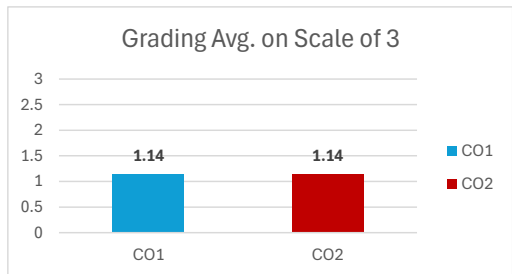

113

Grading Scale	
Score: 60%-70%	1
70%-80%	2
More than 80%	3

Course Outcomes	Grading Avg. on Scale of 3	3	2	1	No. of students achieving Target	CO Target
CO1	2.55	17%	42%	26%	84.96%	Met
CO2	2.55	18%	42%	25%	84.96%	Met

Target: More than **70.00%** Students must achieve Grade **1** (Minimum 60%)