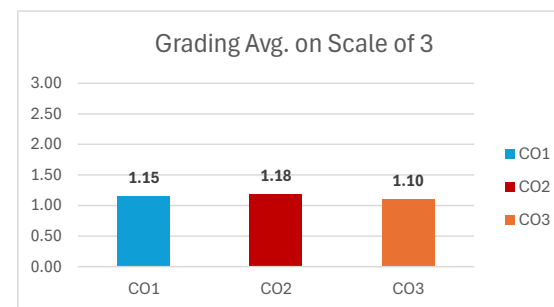

117

Grading Scale	
Score: 60%-70%	1
70%-80%	2
More than 80%	3

Course Outcomes	Grading Avg. on Scale of 3	3	2	1	No. of students achieving Target	CO Target
CO1	1.15	3%	10%	25%	38.46%	Not Met
CO2	1.18	3%	11%	25%	39.32%	Not Met
CO3	1.10	3%	12%	22%	36.75%	Not Met

Target: More than **70.00%** Students must achieve Grade **1** (Minimum 60%)