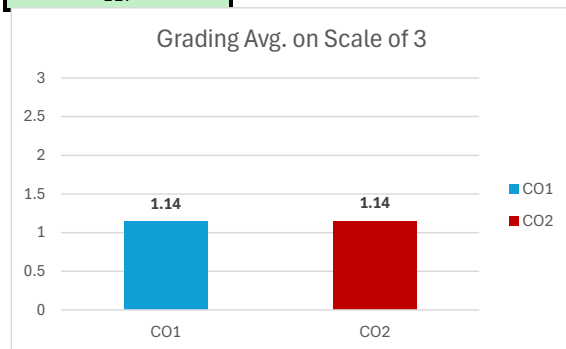

117

Grading Scale	
Score: 60%-70%	1
70%-80%	2
More than 80%	3

Course Outcomes	Grading Avg. on Scale of 3	3	2	1	No. of students achieving Target	CO Target
CO1	1.54	5%	19%	27%	51.28%	Not Met
CO2	1.54	6%	17%	28%	51.28%	Not Met

Target: More than **70.00%** Students must achieve Grade **1** (Minimum 60%)