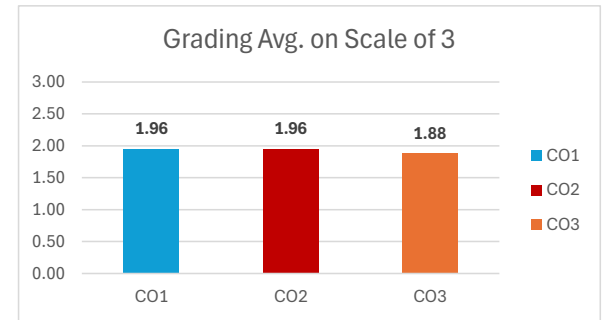

Grading Scale	
Score: 60%-70%	1
70%-80%	2
More than 80%	3

Course Outcomes	Grading Avg. on Scale of 3	3	2	1	No. of students achieving Target	CO Target
CO1	1.96	8%	22%	36%	65.25%	Not Met
CO2	1.96	7%	24%	35%	65.25%	Not Met
CO3	1.88	6%	21%	36%	62.71%	Not Met

Target: More than **70.00%** Students must achieve Grade **1** (Minimum 60%)