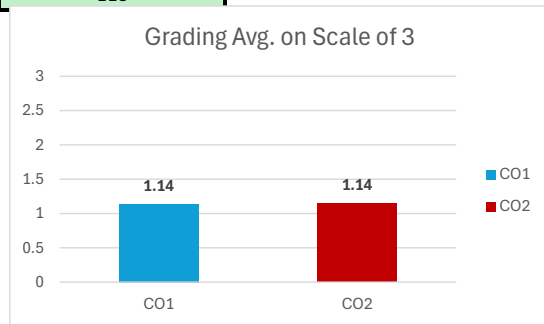

118

Grading Scale	
Score: 60%-70%	1
70%-80%	2
More than 80%	3

Course Outcomes	Grading Avg. on Scale of 3	3	2	1	No. of students achieving Target	CO Target
CO1	2.16	13%	30%	30%	72.03%	Met
CO2	2.19	14%	28%	31%	72.88%	Met

Target: More than **70.00%** Students must achieve Grade **1** (Minimum 60%)