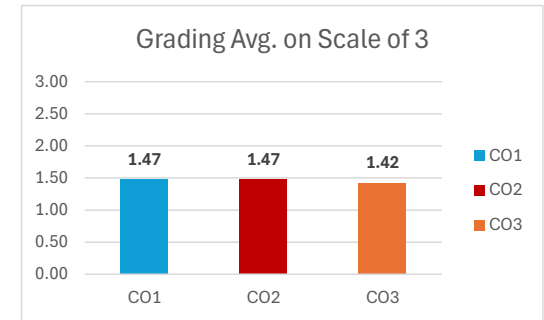

Course Outcomes	Grading Avg. on Scale of 3	3	2	1	No. of students achieving Target	CO Target
CO1	1.47	6%	14%	30%	49.15%	Not Met
CO2	1.47	8%	11%	31%	49.15%	Not Met
CO3	1.42	6%	14%	28%	47.46%	Not Met

Target: More than **70.00%** Students must achieve Grade **1** (Minimum 60%)