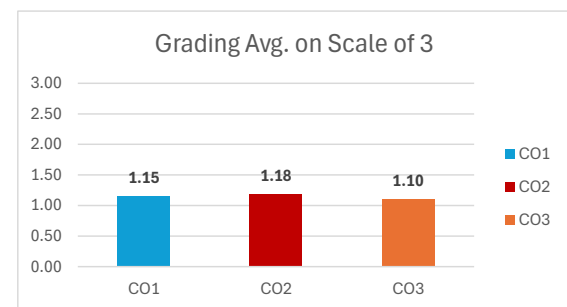

117

Grading Scale	
Score: 60%-70%	1
70%-80%	2
More than 80%	3

Course Outcomes	Grading Avg. on Scale of 3	3	2	1	No. of students achieving Target	CO Target
CO1	1.15	3%	10%	25%	38.46%	Not Met
CO2	1.18	3%	11%	25%	39.32%	Not Met
CO3	1.10	3%	12%	22%	36.75%	Not Met

Target: More than **70.00%** Students must achieve Grade **1** (Minimum 60%)