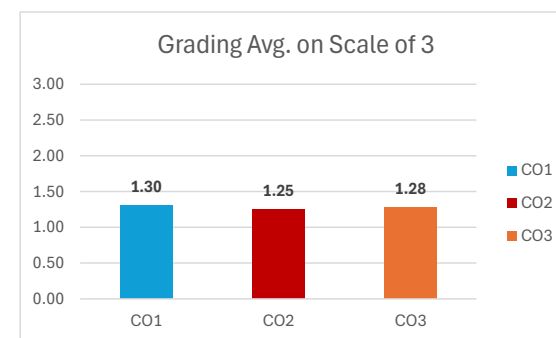

115

Grading Scale	
Score: 60%-70%	1
70%-80%	2
More than 80%	3

Course Outcomes	Grading Avg. on Scale of 3	3	2	1	No. of students achieving Target	CO Target
CO1	1.30	3%	11%	30%	43.48%	Not Met
CO2	1.25	3%	11%	27%	41.74%	Not Met
CO3	1.28	3%	10%	30%	42.61%	Not Met

Target: More than **70.00%** Students must achieve Grade **1** (Minimum 60%)