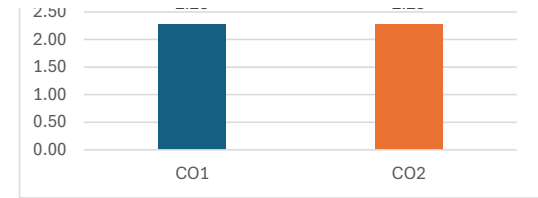

Course Outcomes	Grading Avg. on Scale of 3	3	2	1	No. of students achieving Target	CO Target
CO1	2.28	19%	28%	28%	76.11%	Met
CO2	2.28	19%	29%	28%	76.11%	Met

Target: More than **70.00%** Students must achieve Grade **1** (Minimum 60%)