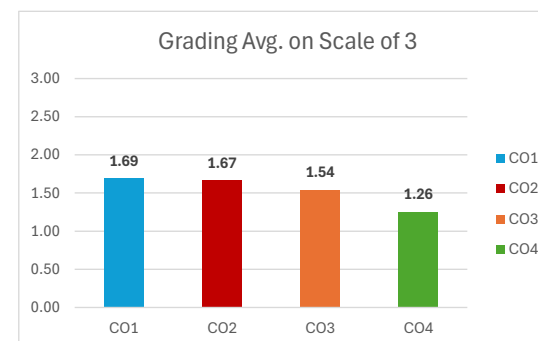

101	10214703522	SAMBHAVI KHANNA	22	35	5	5	3	1	10.65	10.65	10.25	9.85	1	1	0	0
102	10314703522	JIYA BHATIA	19	39	4	5	3	1	10.45	10.65	10.25	9.85	1	1	0	0
103	10414703522	HARSH GUPTA	14	ABS	5	4	5	3	#####	#####	#####	#####	#####	#####	#####	#####
104	10514703522	KRITIKA SINGH	22	41	4	5	5	1	11.35	11.55	11.55	10.75	1	1	1	1
105	35114703522	IRIT ARORA	21	44	5	5	3	1	11.8	11.8	11.4	11	1	1	1	1
106	35214703522	DIVYA AHUJA	24	31	5	5	4	2	10.45	10.45	10.25	9.85	1	1	0	0
107	35314703522	RAMAN GUPTA	21	27	4	5	3	3	9.05	9.25	8.85	8.85	0	0	0	0
108	35414703522	SAMBHAV JAIN	20	37	5	4	3	2	10.55	10.35	10.15	9.95	1	1	0	0
109	35514703522	NAMAN SHARMA	20	35	5	5	3	3	10.25	10.25	9.85	9.85	0	0	0	0
110	35614703522	AMAYA BANSAL	21	34	4	4	3	3	10.1	10.1	9.9	9.9	0	0	0	0
111	35714703522	RAGHAV MITTAL	14	37	5	4	3	3	9.35	9.15	8.95	8.95	0	0	0	0
112	35814703522	ABHISHEK SHARMA	18	10	4	5	5	3	5.9	6.1	6.1	5.7	0	0	0	0
113	35914703522	ARSH JAMWAL	22	30	5	4	3	3	9.9	9.7	9.5	9.5	0	0	0	0
114	36014703522	PULKIT PANDEY	15	13	5	4	4	3	5.95	5.75	5.75	5.55	0	0	0	0
115	36114703522	YATHARTH KHANDAL	20	30	5	5	5	2	9.5	9.5	9.5	8.9	0	0	0	0
116	36214703522	SACHIN KHATRI	15	4	5	4	3	2	4.6	4.4	4.2	4	0	0	0	0
117	70114703522	TANISHTHA SALOTRA	19	31	4	4	3	3	9.25	9.25	9.05	9.05	0	0	0	0

117

Grading Scale	
Score: 60%-70%	1
70%-80%	2
More than 80%	3

Course Outcomes	Grading Avg. on Scale of 3	3	2	1	No. of students achieving Target	CO Target
CO1	1.69	3%	16%	37%	56.41%	Not Met
CO2	1.67	3%	16%	36%	55.56%	Not Met
CO3	1.54	3%	16%	32%	51.28%	Not Met
CO4	1.26	3%	10%	29%	41.88%	Not Met

Target: More than **70.00%** Students must achieve Grade **1** (Minimum 60%)