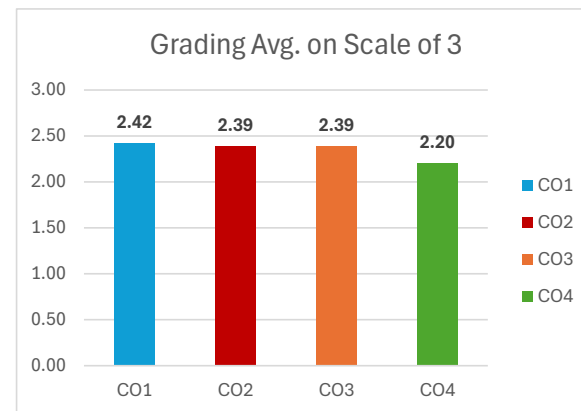

Course Outcomes	Grading Avg. on Scale of 3	3	2	1	No. of students achieving Target	CO Target
C01	2.42	25%	26%	30%	80.53%	Met
C02	2.39	24%	26%	30%	79.65%	Met
C03	2.39	22%	27%	30%	79.65%	Met
C04	2.20	18%	25%	31%	73.45%	Met

Target: More than **70.00%** Students must achieve Grade **1** (Minimum 60%)