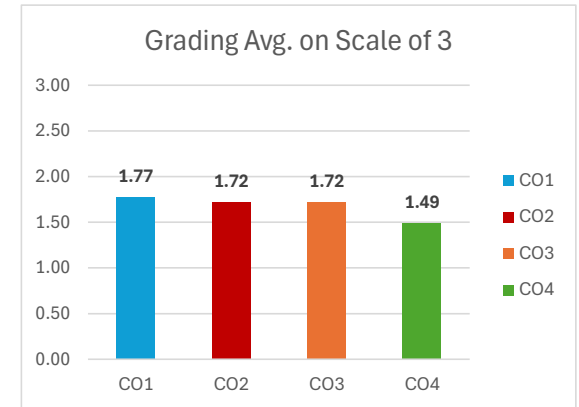

Grading Scale	
Score: 60%-70%	1
70%-80%	2
More than 80%	3

Course Outcomes	Grading Avg. on Scale of 3	3	2	1	No. of students achieving Target	CO Target
CO1	1.77	3%	21%	35%	58.97%	Not Met
CO2	1.72	3%	20%	34%	57.26%	Not Met
CO3	1.72	3%	19%	36%	57.26%	Not Met
CO4	1.49	3%	13%	34%	49.57%	Not Met

Target: More than **70.00%** Students must achieve Grade **1** (Minimum 60%)