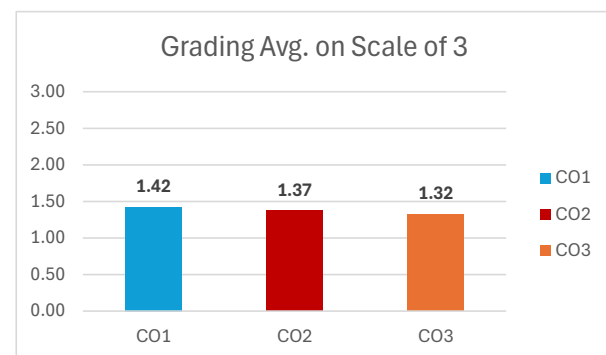

115	36014703522	PULKIT PANDEY	10	27	5	4	4	8.4	8.2	8.2	0	0	0
116	36114703522	YATHARTH KHANDAL	18	37	5	5	5	12	12	12	0	0	0
117	36214703522	SACHIN KHATRI	19	29	5	4	3	10.6	10.4	10.2	0	0	0
118	70114703522	TANISHTHA SALOTRA	19	41	4	4	3	12.8	12.8	12.6	1	1	1
											118		

Grading Scale	
Score: 60%-70%	1
70%-80%	2
More than 80%	3

Course Outcomes	Grading Avg. on Scale of 3	3	2	1	No. of students achieving Target	CO Target
CO1	1.42	1%	14%	33%	47.46%	Not Met
CO2	1.37	1%	14%	31%	45.76%	Not Met
CO3	1.32	1%	11%	32%	44.07%	Not Met

Target: More than **70.00%** Students must achieve Grade **1** (Minimum 60%)