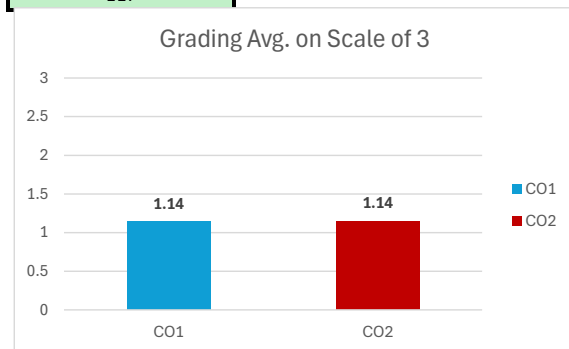

117

Grading Scale	
Score: 60%-70%	1
70%-80%	2
More than 80%	3

Course Outcomes	Grading Avg. on Scale of 3	3	2	1	No. of students achieving Target	CO Target
CO1	1.54	5%	19%	27%	51.28%	Not Met
CO2	1.54	6%	17%	28%	51.28%	Not Met

Target: More than **70.00%** Students must achieve Grade **1** (Minimum 60%)