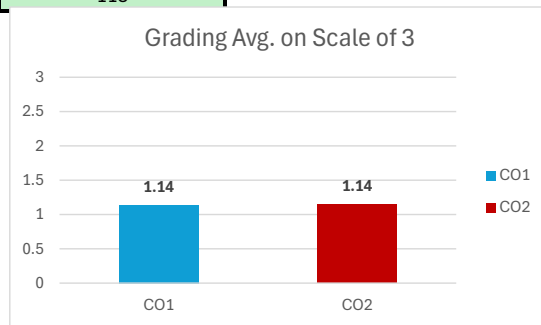

118

Grading Scale	
Score: 60%-70%	1
70%-80%	2
More than 80%	3

Course Outcomes	Grading Avg. on Scale of 3	3	2	1	No. of students achieving Target	CO Target
CO1	2.16	13%	30%	30%	72.03%	Met
CO2	2.19	14%	28%	31%	72.88%	Met

Target: More than **70.00%** Students must achieve Grade **1** (Minimum 60%)