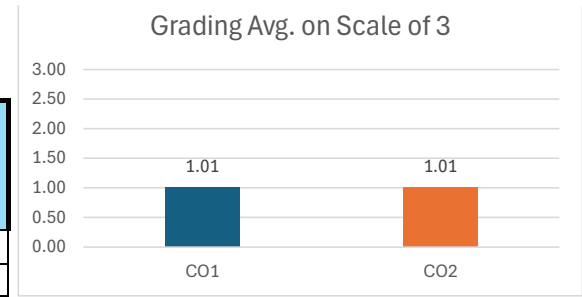

More than 80%	3

Course Outcomes	Grading Avg. on Scale of 3	3	2	1	No. of students achieving Target	CO Target
CO1	1.01	5%	10%	19%	33.63%	Not Met
CO2	1.01	5%	9%	19%	33.63%	Not Met

Target: More than **70.00%** Students must achieve Grade **1** (Minimum 60%)