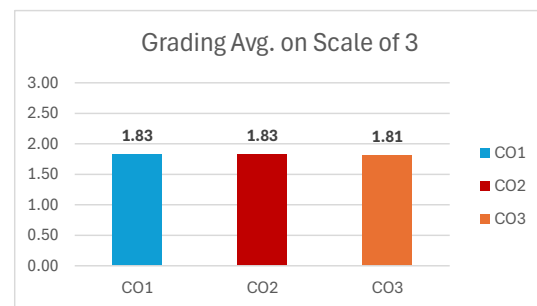

118

Grading Scale	
Score: 60%-70%	1
70%-80%	2
More than 80%	3

Course Outcomes	Grading Avg. on Scale of 3				No. of students achieving Target	CO Target
		3	2	1		
CO1	1.83	5%	20%	36%	61.02%	Not Met
CO2	1.83	4%	22%	35%	61.02%	Not Met
CO3	1.81	3%	21%	36%	60.17%	Not Met

Target: More than **70.00%** Students must achieve Grade **1** (Minimum 60%)