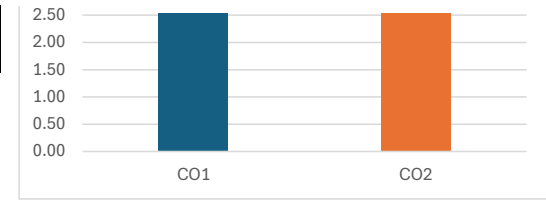

Course Outcomes	Grading Avg. on Scale of 3	3	2	1	No. of students achieving Target	CO Target
CO1	2.55	17%	42%	26%	84.96%	Met
CO2	2.55	18%	42%	25%	84.96%	Met

Target: More than **70.00%** Students must achieve Grade **1** (Minimum 60%)