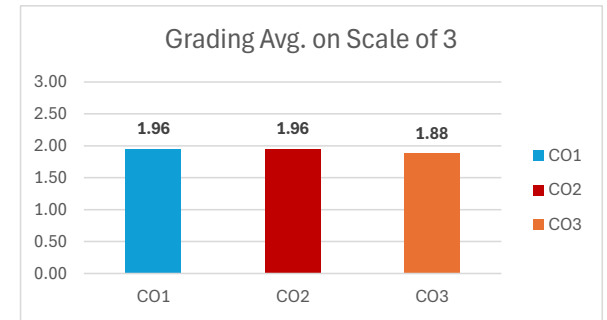

Grading Scale	
Score: 60%-70%	1
70%-80%	2
More than 80%	3

Course Outcomes	Grading Avg. on Scale of 3	3	2	1	No. of students achieving Target	CO Target
CO1	1.96	8%	22%	36%	65.25%	Not Met
CO2	1.96	7%	24%	35%	65.25%	Not Met
CO3	1.88	6%	21%	36%	62.71%	Not Met

Target: More than **70.00%** Students must achieve Grade **1** (Minimum 60%)