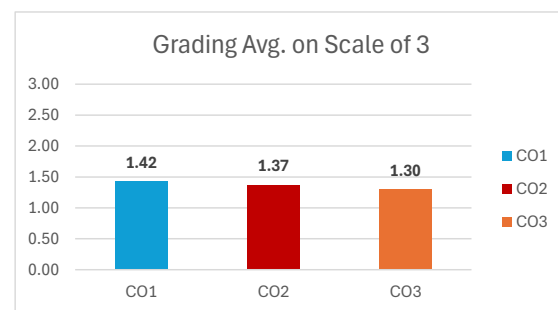

118

Grading Scale	
Score: 60%-70%	1
70%-80%	2
More than 80%	3

Course Outcomes	Grading Avg. on Scale of 3	3	2	1	No. of students achieving Target	CO Target
CO1	1.42	5%	13%	30%	47.46%	Not Met
CO2	1.37	5%	13%	28%	45.76%	Not Met
CO3	1.30	5%	13%	25%	43.22%	Not Met

Target: More than **70.00%** Students must achieve Grade **1** (Minimum 60%)