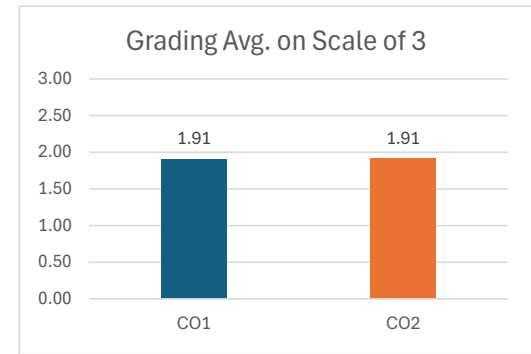

More than 80%	3

Course Outcomes	Grading Avg. on Scale of 3	3	2	1	No. of students achieving Target	CO Target
CO1	1.91	3%	22%	39%	63.72%	Not Met
CO2	1.91	3%	22%	39%	63.72%	Not Met

Target: More than **70.00%** Students must achieve Grade **1** (Minimum 60%)