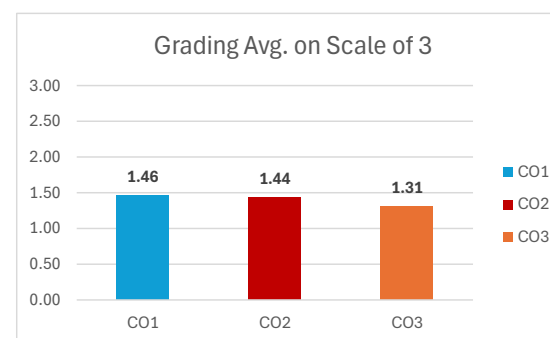

117

Grading Scale	
Score: 60%-70%	1
70%-80%	2
More than 80%	3

Course Outcomes	Grading Avg. on Scale of 3	3	2	1	No. of students achieving Target	CO Target
CO1	1.46	8%	18%	23%	48.72%	Not Met
CO2	1.44	8%	18%	22%	47.86%	Not Met
CO3	1.31	9%	15%	20%	43.59%	Not Met

Target: More than **70.00%** Students must achieve Grade **1** (Minimum 60%)