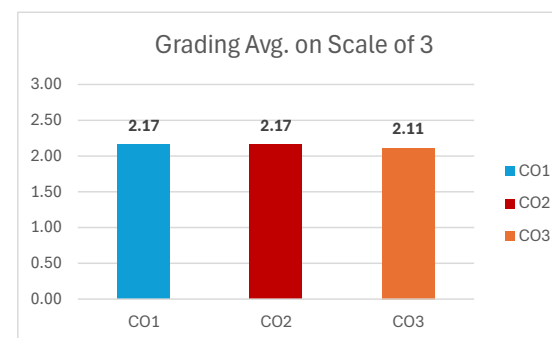

115

Grading Scale	
Score: 60%-70%	1
70%-80%	2
More than 80%	3

Course Outcomes	Grading Avg. on Scale of 3	3	2	1	No. of students achieving Target	CO Target
CO1	2.17	16%	26%	30%	72.17%	Met
CO2	2.17	15%	26%	31%	72.17%	Met
CO3	2.11	13%	27%	30%	70.43%	Met

Target: More than **70.00%** Students must achieve Grade **1** (Minimum 60%)