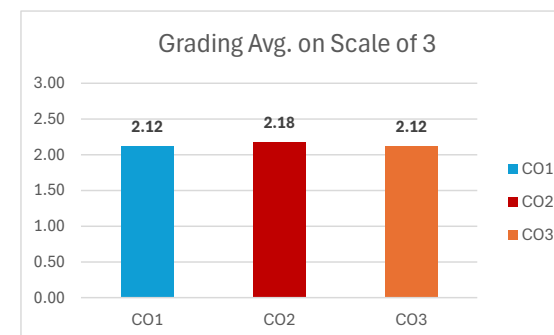

113

Grading Scale	
Score: 60%-70%	1
70%-80%	2
More than 80%	3

Course Outcomes	Grading Avg. on Scale of 3	3	2	1	No. of students achieving Target	CO Target
CO1	2.12	11%	29%	31%	70.80%	Met
CO2	2.18	10%	30%	33%	72.57%	Met
CO3	2.12	8%	30%	33%	70.80%	Met

Target: More than **70.00%** Students must achieve Grade **1** (Minimum 60%)