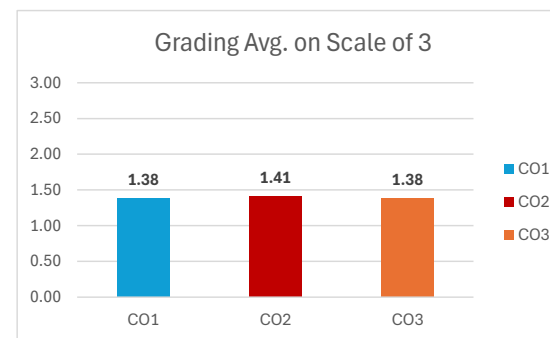

Grading Scale	
Score: 60%-70%	1
70%-80%	2
More than 80%	3

Course Outcomes	Grading Avg. on Scale of 3	3	2	1	No. of students achieving Target	CO Target
CO1	1.38	7%	13%	26%	46.09%	Not Met
CO2	1.41	7%	15%	25%	46.96%	Not Met
CO3	1.38	6%	14%	26%	46.09%	Not Met

Target: More than **70.00%** Students must achieve Grade **1** (Minimum 60%)