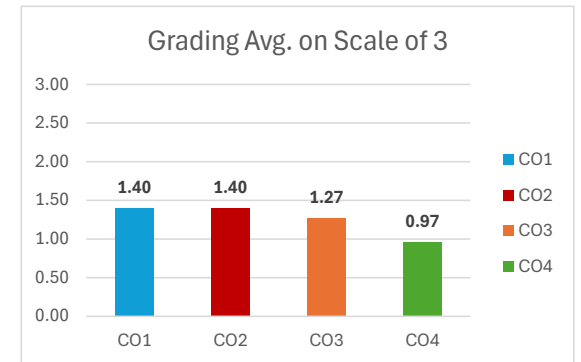

Course Outcomes	Grading Avg. on Scale of 3	3	2	1	No. of students achieving Target	CO Target
CO1	1.40	1%	16%	30%	46.61%	Not Met
CO2	1.40	1%	16%	30%	46.61%	Not Met
CO3	1.27	1%	11%	31%	42.37%	Not Met
CO4	0.97	1%	7%	25%	32.20%	Not Met

Target: More than **70.00%** Students must achieve Grade **1** (Minimum 60%)