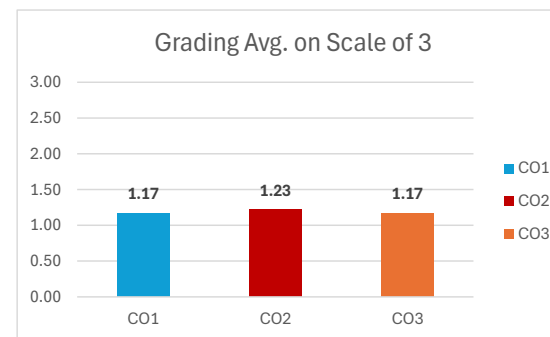

Grading Scale	
Score: 60%-70%	1
70%-80%	2
More than 80%	3

Course Outcomes	Grading Avg. on Scale of 3	3	2	1	No. of students achieving Target	CO Target
CO1	1.17	6%	10%	23%	39.13%	Not Met
CO2	1.23	6%	10%	25%	40.87%	Not Met
CO3	1.17	5%	9%	25%	39.13%	Not Met

Target: More than **70.00%** Students must achieve Grade **1** (Minimum 60%)