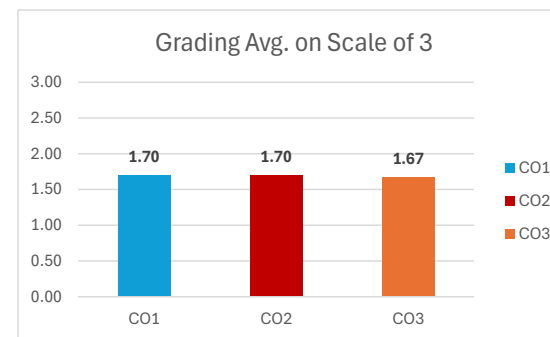

Grading Scale	
Score: 60%-70%	1
70%-80%	2
More than 80%	3

Course Outcomes	Grading Avg. on Scale of 3	3	2	1	No. of students achieving Target	CO Target
CO1	1.70	6%	17%	34%	56.52%	Not Met
CO2	1.70	6%	16%	35%	56.52%	Not Met
CO3	1.67	4%	15%	37%	55.65%	Not Met

Target: More than **70.00%** Students must achieve Grade **1** (Minimum 60%)