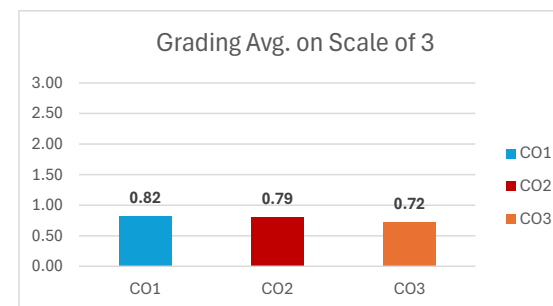

117

Grading Scale	
Score: 60%-70%	1
70%-80%	2
More than 80%	3

Course Outcomes	Grading Avg. on Scale of 3	3	2	1	No. of students achieving Target	CO Target
CO1	0.82	1%	4%	22%	27.35%	Not Met
CO2	0.79	1%	5%	21%	26.50%	Not Met
CO3	0.72	1%	3%	20%	23.93%	Not Met

Target: More than **70.00%** Students must achieve Grade **1** (Minimum 60%)