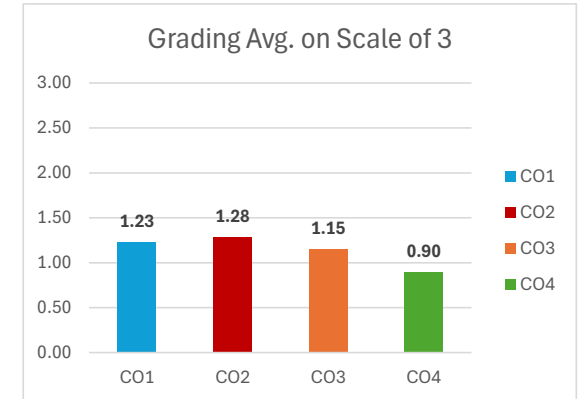

Grading Scale	
Score: 60%-70%	1
70%-80%	2
More than 80%	3

Course Outcomes	Grading Avg. on Scale of 3	3	2	1	No. of students achieving Target	CO Target
CO1	1.23	3%	7%	32%	41.03%	Not Met
CO2	1.28	3%	7%	33%	42.74%	Not Met
CO3	1.15	3%	6%	30%	38.46%	Not Met
CO4	0.90	1%	6%	23%	29.91%	Not Met

Target: More than **70.00%** Students must achieve Grade **1** (Minimum 60%)