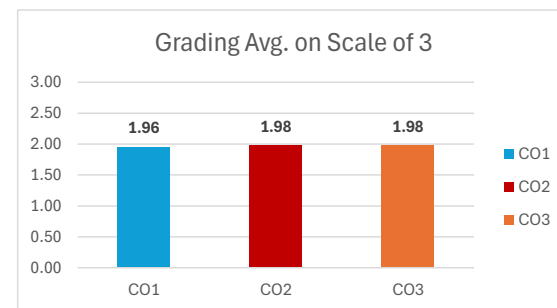

Grading Scale	
Score: 60%-70%	1
70%-80%	2
More than 80%	3

Course Outcomes	Grading Avg. on Scale of 3	3	2	1	No. of students achieving Target	CO Target
CO1	1.96	13%	23%	29%	65.22%	Not Met
CO2	1.98	14%	20%	32%	66.09%	Not Met
CO3	1.98	10%	24%	32%	66.09%	Not Met

Target: More than **70.00%** Students must achieve Grade **1** (Minimum 60%)