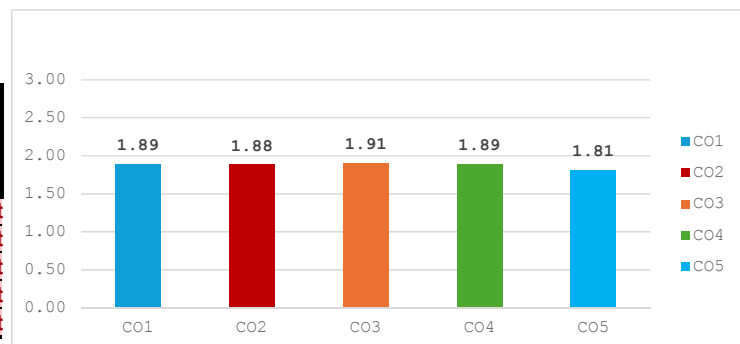

Grading Scale	
Score: 60%-70%	1
70%-80%	2
More than 80%	3

Course Outcomes	Grading on Scale of 3	Distribution %			No. of students achieving Target	CO Target
		3	2	1		
CO1	1.89	21%	19%	22%	63.03%	Not Met
CO2	1.88	21%	19%	22%	62.73%	Not Met
CO3	1.91	22%	19%	22%	63.64%	Not Met
CO4	1.89	22%	20%	21%	63.03%	Not Met
CO5	1.81	18%	18%	24%	60.30%	Not Met

Target: More than **70.00%** Students must achieve Grade **1** (Minimum 60%)