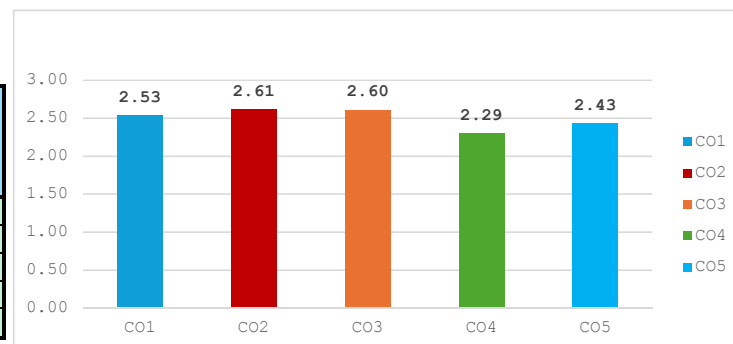

Total Students 340

Grading Scale	
Score: 60%-70%	1
70%-80%	2
More than 80%	3

Course Outcomes	Grading on Scale of 3	Distribution %			No. of students achieving Target	CO Target
		3	2	1		
CO1	2.53	84%	13%	0%	84.41%	Met
CO2	2.61	87%	11%	0%	87.06%	Met
CO3	2.60	87%	11%	0%	86.76%	Met
CO4	2.29	76%	21%	1%	76.47%	Met
CO5	2.43	81%	17%	0%	80.88%	Met

Target: More than 70.00% Students must achieve Grade 3 (Minimum 80%)