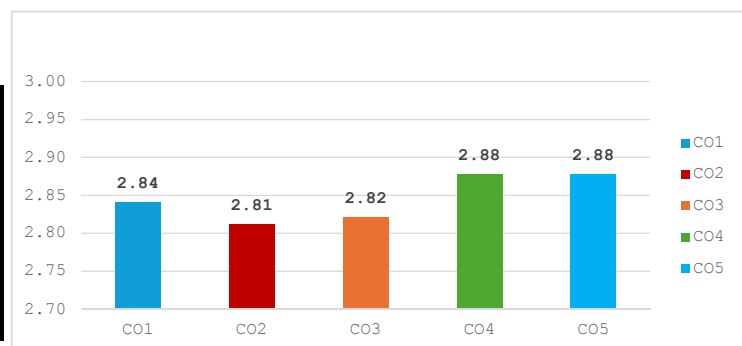

307	ARYAN DESHWAL	15761101721	18	69	3	5	5	5	5	5	12.5	12.9	12.9	12.9	12.9	3	3	3	3	3
308	AMAN ANAND	15861101721	24	55	3	3	5	5	4	12	12	12.4	12.4	12.2	3	3	3	3	3	3
309	RAGHAV AGGARW	15961101721	25	69	4	5	5	5	5	14.1	14.3	14.3	14.3	14.3	3	3	3	3	3	3
310	MS. KANIKA GOEL	35161101721	23	66	3	5	3	5	4	13.1	13.5	13.1	13.5	13.3	3	3	3	3	3	3
311	MR. AYUSH GOEL	35261101721	23	71	5	4	3	4	5	14.1	13.9	13.7	13.9	14.1	3	3	3	3	3	3
312	MS. MEHAK GUPT	35361101721	25	65	4	4	5	5	4	13.6	13.6	13.8	13.8	13.6	3	3	3	3	3	3
313	MS. SANYA GUPT	35461101721	25	73	3	4	5	4	5	14.4	14.6	14.8	14.6	14.8	3	3	3	3	3	3
314	MR. ARYAN AGGA	35561101721	23	71	4	4	4	5	4	13.9	13.9	13.9	14.1	13.9	3	3	3	3	3	3
315	MS. KHUSHI	35661101721	23	71	3	3	5	4	4	13.7	13.7	14.1	13.9	13.9	3	3	3	3	3	3
316	MS. ANUSHKA GC	35761101721	22	70	5	4	5	4	5	13.8	13.6	13.8	13.6	13.8	3	3	3	3	3	3
317	MR. MAHIM KATA	35861101721	23	70	3	3	5	5	4	13.6	13.6	14	14	13.8	3	3	3	3	3	3
318	MR. NACHIKETA C	35961101721	25	69	4	5	4	5	5	14.1	14.3	14.1	14.3	14.3	3	3	3	3	3	3
319	MR. AADISH JAIN	36061101721	23	66	5	3	5	4	4	13.5	13.1	13.5	13.3	13.3	3	3	3	3	3	3
320	MR. ROHAN GUPT	36161101721	22	69	4	3	5	5	4	13.5	13.3	13.7	13.7	13.5	3	3	3	3	3	3
Total Students																320				

Grading Scale	
Score: 60%-70%	1
70%-80%	2
More than 80%	3

Course Outcomes	Grading on Scale of 3	Distribution %			No. of students achieving Target	CO Target
		3	2	1		
CO1	2.84	95%	3%	0%	94.69%	Met
CO2	2.81	94%	3%	0%	93.75%	Met
CO3	2.82	94%	3%	0%	94.06%	Met
CO4	2.88	96%	1%	0%	95.94%	Met
CO5	2.88	96%	1%	0%	95.94%	Met

Target: More than **70.00%** Students must achieve Grade **3** (Minimum 80%)