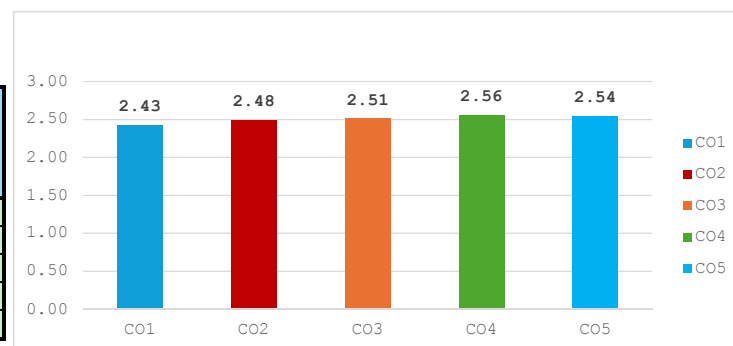

307	ARYAN DESHWAL	15761101721	24	61	4	3	3	4	4	12.9	12.7	12.7	12.9	12.9	3	3	3	3	3
308	AMAN ANAND	15861101721	24	63	5	3	3	5	4	13.4	13	13	13.4	13.2	3	3	3	3	3
309	RAGHAV AGGARW	15961101721	17	65	5	5	4	4	4	12.2	12.2	12	12	12	3	3	3	3	3
310	MS. KANIKA GOEL	35161101721	24	61	3	4	5	4	5	12.7	12.9	13.1	12.9	13.1	3	3	3	3	3
311	MR. AYUSH GOEL	35261101721	25	64	5	4	5	4	5	13.7	13.5	13.7	13.5	13.7	3	3	3	3	3
312	MS. MEHAK GUPT	35361101721	25	65	5	5	3	5	4	13.8	13.8	13.4	13.8	13.6	3	3	3	3	3
313	MS. SANYA GUPT	35461101721	24	65	4	3	3	5	5	13.4	13.2	13.2	13.6	13.6	3	3	3	3	3
314	MR. ARYAN AGGA	35561101721	22	60	4	5	4	5	5	12.4	12.6	12.4	12.6	12.6	3	3	3	3	3
315	MS. KHUSHI	35661101721	22	65	5	3	3	4	5	13.2	12.8	12.8	13	13.2	3	3	3	3	3
316	MS. ANUSHKA GC	35761101721	23	63	3	4	3	5	4	12.8	13	12.8	13.2	13	3	3	3	3	3
317	MR. MAHIM KATA	35861101721	22	63	3	3	4	4	5	12.6	12.6	12.8	12.8	13	3	3	3	3	3
318	MR. NACHIKETA C	35961101721	25	59	3	5	3	4	4	12.7	13.1	12.7	12.9	12.9	3	3	3	3	3
319	MR. AADISH JAIN	36061101721	22	63	4	4	5	5	5	12.8	12.8	13	13	13	3	3	3	3	3
320	MR. ROHAN GUPT	36161101721	24	60	5	4	3	4	5	13	12.8	12.6	12.8	13	3	3	3	3	3

Total Students 320

Grading Scale	
Score: 60%-70%	1
70%-80%	2
More than 80%	3

Course Outcomes	Grading on Scale of 3	Distribution %			No. of students achieving Target	CO Target
		3	2	1		
CO1	2.43	81%	17%	0%	80.94%	Met
CO2	2.48	83%	15%	0%	82.81%	Met
CO3	2.51	84%	14%	0%	83.75%	Met
CO4	2.56	85%	13%	0%	85.31%	Met
CO5	2.54	85%	13%	0%	84.69%	Met

Target: More than 70.00% Students must achieve Grade 3 (Minimum 80%)