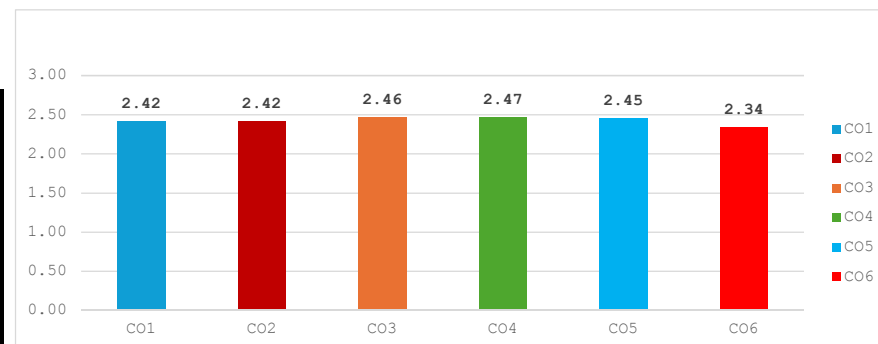

325	MR. AADISH JAIN	36061101721	18	55	4	5	5	4	5	3	9.9	10.1	10.1	9.9	10.1	9.7	2	2	2	2	2	2
326	MR. ROHAN GUPTA	36161101721	19	39	3	5	5	5	5	4	8.3	8.7	8.7	8.7	8.7	8.5	1	1	1	1	1	1
327	MR. PIYUSH MISHRA	36261101721	18	45	3	4	4	5	5	3	8.7	8.9	8.9	9.1	9.1	8.7	1	1	1	1	1	1
328	MS. SWEKSHA GUPTA	36361101721	19	57	3	5	5	5	4	4	10.1	10.5	10.5	10.5	10.3	10.3	2	2	2	2	2	2
329	MR. VAIBHAV KUMAR	36461101721	23	48	4	3	4	5	5	3	10.2	10	10.2	10.4	10.4	10	2	2	2	2	2	2
330	MR. RITWICK VERMA	36561101721	20	45	4	5	5	4	5	1	9.3	9.5	9.5	9.3	9.5	8.7	1	2	2	1	2	1

Total Students

330

Grading Scale	
Score: 60%-70%	1
70%-80%	2
More than 80%	3

Course Outcomes	Grading on Scale of 3	Distribution %			No. of students achieving Target	CO Target
		3	2	1		
CO1	2.42	28%	28%	25%	80.61%	Met
CO2	2.42	27%	30%	24%	80.61%	Met
CO3	2.46	29%	28%	25%	82.12%	Met
CO4	2.47	29%	30%	24%	82.42%	Met
CO5	2.45	29%	30%	23%	81.82%	Met
CO6	2.34	23%	27%	28%	77.88%	Met

Target: More than **70.00%** Students must achieve Grade **1** (Minimum 60%)