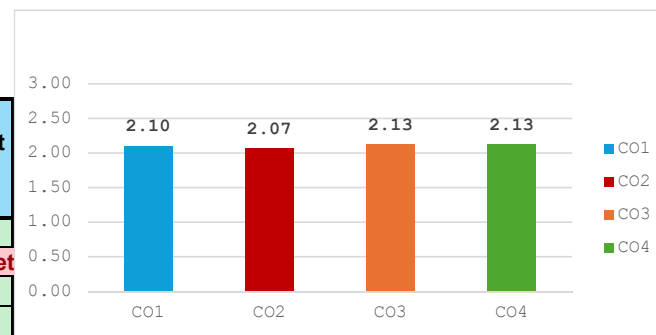

338	15161101721	SOURABH JADOD	20	21	4	3	4	5	7.95	7.75	7.95	8.15	0	0	0	0
339	15261101721	SHIVANI ARYA	24	50	3	4	4	4	12.9	13.1	13.1	13.1	2	2	2	2
340	15361101721	CHIRAG NEGI	19	55	5	3	5	4	13.05	12.65	13.05	12.85	2	2	2	2
341	15461101721	ROSE KHATRI	22	38	5	5	4	4	11.1	11.1	10.9	10.9	1	1	1	1
342	15561101721	SHYAM SUNDER	23	32	3	3	5	5	10	10	10.4	10.4	0	0	1	1
343	15661101721	YASHASVI GUPTA	22	58	5	5	4	5	14.1	14.1	13.9	14.1	3	3	3	3
344	15761101721	ARYAN DESHWAL	20	7	4	5	5	5	5.85	6.05	6.05	6.05	0	0	0	0
345	15861101721	AMAN ANAND	19	ABS	3	4	5	5	#####	#####	#####	#####	#####	#####	#####	#####
346	15961101721	RAGHAV AGGARV	20	25	3	4	5	5	8.35	8.55	8.75	8.75	0	0	0	0
347	35161101721	MS. KANIKA	25	66	5	4	4	5	15.9	15.7	15.7	15.9	3	3	3	3

347

Grading Scale	
Score: 60%-70%	1
70%-80%	2
More than 80%	3

Course Outcomes	Grading on Scale of 3	Distribution %			No. of students achieving Target	CO Target
		3	2	1		
CO1	2.10	12%	29%	29%	70.03%	Met
CO2	2.07	12%	28%	29%	68.88%	Not Met
CO3	2.13	12%	29%	30%	70.89%	Met
CO4	2.13	12%	29%	29%	70.89%	Met

Target: More than **70.00%** Students must achieve Grade **1** (Minimum 60%)