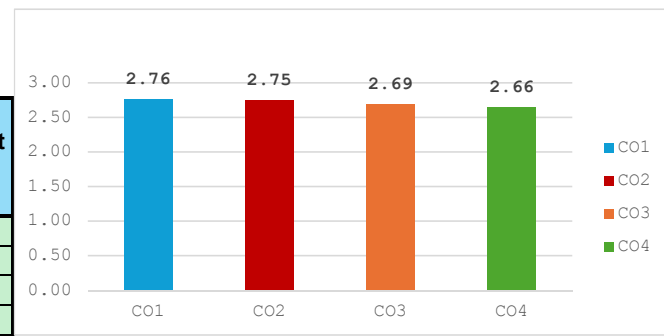

338	MR. NACHIKETA	35961101721	40	53	5	5	5	2	16.95	16.95	16.95	16.35	3	3	3	3
339	MR. AADISH JAIN	36061101721	30	54	4	4	2	3	14.9	14.9	14.5	14.7	3	3	3	3
340	MR. ROHAN GUP	36161101721	31	52	5	5	1	4	15	15	14.2	14.8	3	3	2	3

340

Grading Scale	
Score: 60%-70%	1
70%-80%	2
More than 80%	3

Course Outcomes	Grading on Scale of 3	Distribution %			No. of students achieving Target	CO Target
		3	2	1		
CO1	2.76	59%	33%	6%	92.06%	Met
CO2	2.75	59%	33%	7%	91.76%	Met
CO3	2.69	52%	38%	8%	89.71%	Met
CO4	2.66	54%	35%	9%	88.53%	Met

Target: More than **70.00%** Students must achieve Grade **2** (Minimum 70%)