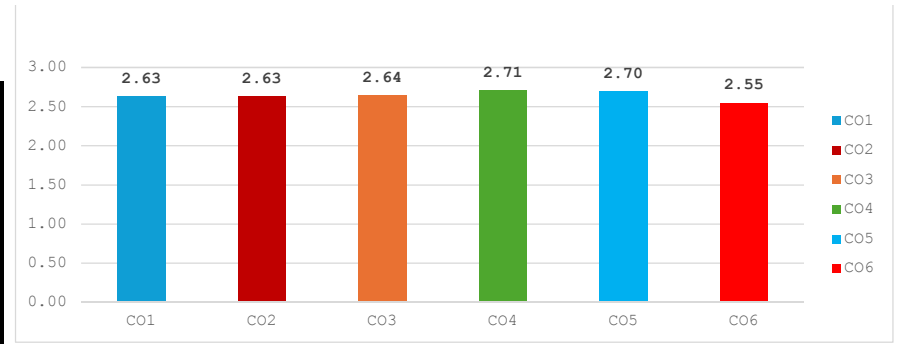

More than 80%	3

Course Outcomes	Grading on Scale of 3	Distribution %			No. of students achieving Target	CO Target
		3	2	1		
CO1	2.63	88%	9%	0%	87.81%	Met
CO2	2.63	88%	9%	0%	87.81%	Met
CO3	2.64	88%	9%	0%	88.13%	Met
CO4	2.71	90%	7%	0%	90.31%	Met
CO5	2.70	90%	7%	0%	90.00%	Met
CO6	2.55	85%	12%	0%	85.00%	Met

Target: More than 70.00% Students must achieve Grade 3 (Minimum 80%)