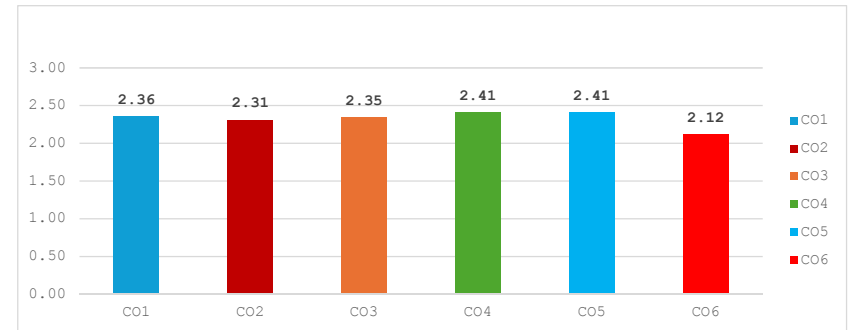

Score: 60%-70%	1
70%-80%	2
More than 80%	3

Course Outcomes	Grading on Scale of 3	Distribution %			No. of students achieving Target	CO Target
		3	2	1		
CO1	2.36	79%	18%	1%	78.53%	Met
CO2	2.31	77%	19%	2%	77.06%	Met
CO3	2.35	78%	18%	1%	78.24%	Met
CO4	2.41	80%	16%	1%	80.29%	Met
CO5	2.41	80%	16%	1%	80.29%	Met
CO6	2.12	71%	25%	2%	70.59%	Met

Target: More than **70.00%** Students must achieve Grade **3** (Minimum 80%)