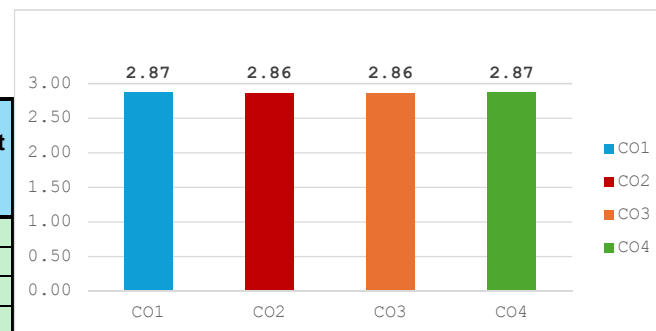

320

Grading Scale	
Score: 60%-70%	1
70%-80%	2
More than 80%	3

Course Outcomes	Grading on Scale of 3	Distribution %			No. of students achieving Target	CO Target
		3	2	1		
CO1	2.87	96%	1%	0%	95.63%	Met
CO2	2.86	95%	1%	0%	95.31%	Met
CO3	2.86	95%	1%	0%	95.31%	Met
CO4	2.87	96%	1%	0%	95.63%	Met

Target: More than **70.00%** Students must achieve Grade **3** (Minimum 80%)