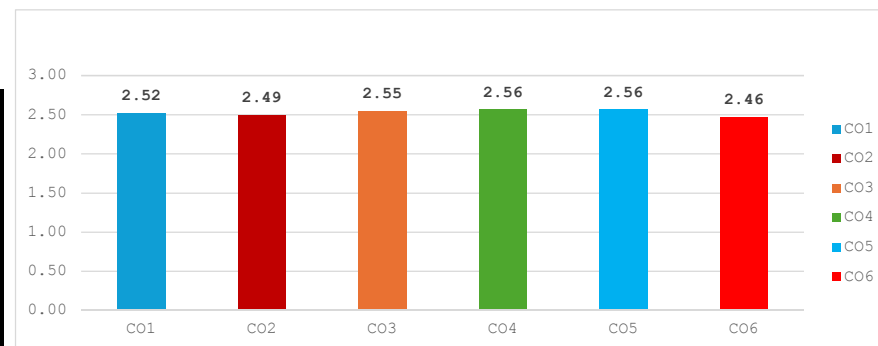

325	MR. AADISH JAIN	36061101721	20	47	4	3	3	5	4	2	9.5	9.3	9.3	9.7	9.5	9.1	2	1	1	2	2	1
326	MR. ROHAN GUPTA	36161101721	20	49	5	5	4	5	5	4	9.9	9.9	9.7	9.9	9.9	9.7	2	2	2	2	2	2
327	MR. PIYUSH MISHRA	36261101721	19	40	4	5	4	4	5	2	8.6	8.8	8.6	8.6	8.8	8.2	1	1	1	1	1	1
328	MS. SWEKSHA GUPTA	36361101721	21	53	3	5	4	4	5	2	10.1	10.5	10.3	10.3	10.5	9.9	2	2	2	2	2	2
329	MR. VAIBHAV KUMAR	36461101721	20	44	5	3	3	5	5	3	9.4	9	9	9.4	9.4	9	1	1	1	1	1	1
330	MR. RITWICK VERMA	36561101721	20	31	3	4	3	4	4	3	7.7	7.9	7.7	7.9	7.9	7.7	0	0	0	0	0	0

Total Students

330

Grading Scale	
Score: 60%-70%	1
70%-80%	2
More than 80%	3

Course Outcomes	Grading on Scale of 3	Distribution %			No. of students achieving Target	CO Target
		3	2	1		
CO1	2.52	29%	31%	24%	83.94%	Met
CO2	2.49	28%	33%	23%	83.03%	Met
CO3	2.55	29%	30%	26%	84.85%	Met
CO4	2.56	31%	33%	22%	85.45%	Met
CO5	2.56	32%	32%	22%	85.45%	Met
CO6	2.46	25%	31%	26%	82.12%	Met

Target: More than **70.00%** Students must achieve Grade **1** (Minimum 60%)