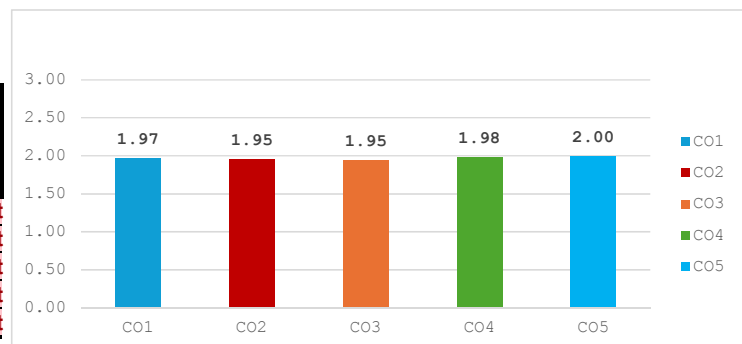

Grading Scale	
Score: 60%-70%	1
70%-80%	2
More than 80%	3

Course Outcomes	Grading on Scale of 3	Distribution %			No. of students achieving Target	CO Target
		3	2	1		
CO1	1.97	17%	25%	24%	65.76%	Not Met
CO2	1.95	17%	25%	23%	65.15%	Not Met
CO3	1.95	17%	25%	23%	64.85%	Not Met
CO4	1.98	19%	23%	24%	66.06%	Not Met
CO5	2.00	19%	24%	24%	66.67%	Not Met

Target: More than **70.00%** Students must achieve Grade **1** (Minimum 60%)