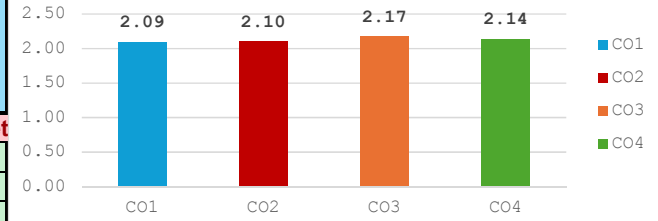

Course Outcomes	Grading on Scale of 3	Distribution %			No. of students achieving Target	CO Target
		3	2	1		
CO1	2.09	15%	27%	27%	69.70%	Not Met
CO2	2.10	16%	27%	27%	70.00%	Met
CO3	2.17	17%	28%	27%	72.42%	Met
CO4	2.14	16%	30%	25%	71.21%	Met

Target: More than **70.00%** Students must achieve Grade **1** (Minimum 60%)