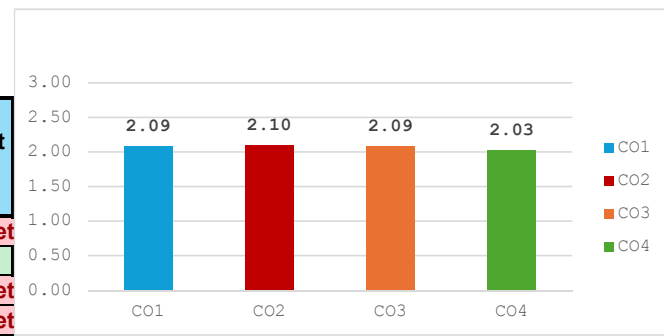

338	MR. NACHIKETA	35961101721		100	5	4	4	2	21	20.8	20.8	20.4	3	3	3	3
339	MR. AADISH JAIN	36061101721		84	5	5	4	5	17.8	17.8	17.6	17.8	3	3	3	3
340	MR. ROHAN GUP	36161101721		84	5	4	5	3	17.8	17.6	17.8	17.4	3	3	3	3

340

Grading Scale	
Score: 60%-70%	1
70%-80%	2
More than 80%	3

Course Outcomes	Grading on Scale of 3	Distribution %			No. of students achieving Target	CO Target
		3	2	1		
CO1	2.09	44%	26%	20%	69.71%	Not Met
CO2	2.10	44%	26%	21%	70.00%	Met
CO3	2.09	43%	26%	20%	69.71%	Not Met
CO4	2.03	42%	26%	21%	67.65%	Not Met

Target: More than **70.00%** Students must achieve Grade **2** (Minimum 70%)