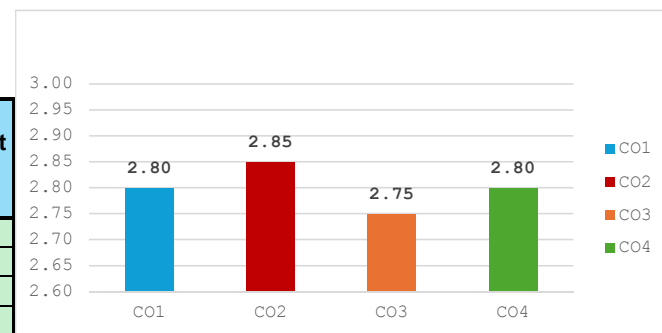

44	04414702423	MEDHAVI GARG	32	43	5	5	4	5	13.85	13.85	13.65	13.85	3	3	2	3
45	04514702423	ISHAN SINGH	28	30	5	5	1	2	11.1	11.1	10.3	10.5	1	1	0	1
46	04614702423	URVIL MAHAJAN	34	35	5	5	3	3	13.05	13.05	12.65	12.65	2	2	2	2
47	04714702423	GEETIKA ANAND	38	52	5	5	1	5	16.4	16.4	15.6	16.4	3	3	3	3
48	04814702423	JAANVI MAKOL	39	45	5	5	2	4	15.55	15.55	14.95	15.35	3	3	3	3
49	04914702423	KHUSHI JAIN	32	47	4	5	5	2	14.25	14.45	14.45	13.85	3	3	3	3
50	05014702423	SHRESHTHA JOSH	31	46	4	4	4	4	13.9	13.9	13.9	13.9	3	3	3	3
51	05114702423	AKSHAT KUMAR	32	45	4	5	4	3	13.95	14.15	13.95	13.75	3	3	3	2
52	05214702423	ASHMIT NATANI	30	48	5	4	4	2	14.2	14	14	13.6	3	3	3	2
53	05314702423	PRIYANKA LUTHRA	31	40	5	5	5	3	13.2	13.2	13.2	12.8	2	2	2	2
54	35114702423	GARV GOEL	34	48	5	5	3	3	15	15	14.6	14.6	3	3	3	3
55	35214702423	HITAKSHI MADAN	38	59	5	5	4	2	17.45	17.45	17.25	16.85	3	3	3	3
56	35314702423	RIJAK KAUR	30	48	5	5	4	5	14.2	14.2	14	14.2	3	3	3	3
57	35414702423	MANSHA SHARMA	32	46	4	5	3	5	14.1	14.3	13.9	14.3	3	3	3	3
58	35514702423	BANI KAUR	34	50	5	4	2	3	15.3	15.1	14.7	14.9	3	3	3	3
59	35614702423	NIDHI BAID	37	58	5	5	5	4	17.1	17.1	17.1	16.9	3	3	3	3
60	70114702423	NAVYA AGARWAL	38	55	4	4	1	2	16.65	16.65	16.05	16.25	3	3	3	3

60

Grading Scale	
Score: 60%-70%	1
70%-80%	2
More than 80%	3

Course Outcomes	Grading on Scale of 3	Distribution %			No. of students achieving Target	CO Target
		3	2	1		
CO1	2.80	70%	23%	7%	93.33%	Met
CO2	2.85	70%	25%	5%	95.00%	Met
CO3	2.75	67%	25%	5%	91.67%	Met
CO4	2.80	63%	30%	7%	93.33%	Met

Target: More than **70.00%** Students must achieve Grade **2** (Minimum 70%)