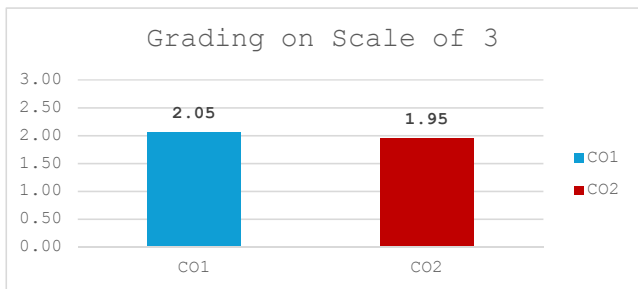

46	04614702423	URVIL MAHAJAN	32	23	4	1	14.1	13.5	0	0
47	04714702423	GEETIKA ANAND	34	41	5	2	20.1	19.5	2	1
48	04814702423	JAANVI MAKOL	38	53	5	5	24.5	24.5	3	3
49	04914702423	KHUSHI JAIN	34	34	4	3	17.8	17.6	1	1
50	05014702423	SHRESHTHA JOSH	40	42	5	4	21.6	21.4	2	2
51	05114702423	AKSHAT KUMAR	32	32	4	4	16.8	16.8	0	0
52	05214702423	ASHMIT NATANI	37	52	5	3	24	23.6	3	3
53	05314702423	PRIYANKA LUTRA	36	36	4	4	18.8	18.8	1	1
54	35114702423	GARV GOEL	36	33	5	1	18.1	17.3	1	1
55	35214702423	HITAKSHI MADAN	36	56	5	4	25	24.8	3	3
56	35314702423	RIJAK KAUR	35	41	4	3	20.1	19.9	2	1
57	35414702423	MANSHA SHARMA	36	34	4	3	18.2	18	1	1
58	35514702423	BANI KAUR	34	37	5	2	18.9	18.3	1	1
59	35614702423	NIDHI BAID	37	41	4	5	20.5	20.7	2	2
60	70114702423	NAVYA AGARWAL	34	37	5	3	18.9	18.5	1	1

60

Grading Scale	
Score: 60%-70%	1
70%-80%	2
More than 80%	3

Course Outcomes	Grading on Scale of 3	Distribution %			No. of students achieving Target	CO Target
		3	2	1		
CO1	2.05	12%	23%	33%	68.33%	Not Met
CO2	1.95	10%	22%	33%	65.00%	Not Met

Target: More than **70.00%** Students must achieve Grade **1** (Minimum 60%)