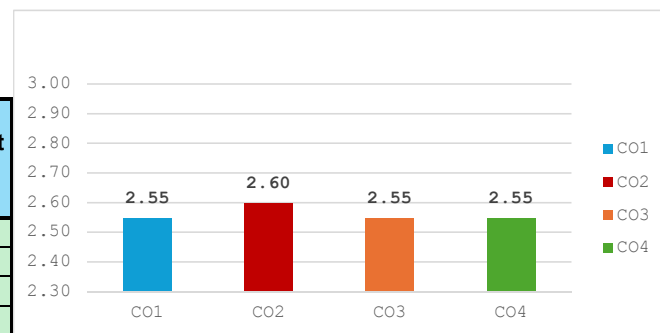

44	04414702423	MEDHAVI GARG	37	33	4	5	4	5	13.15	13.35	13.15	13.35	2	2	2	2
45	04514702423	ISHAN SINGH	34	9	4	4	1	5	8.95	8.95	8.35	9.15	0	0	0	0
46	04614702423	URVIL MAHAJAN	25	ABS	4	4	2	3	#####	#####	#####	#####	#####	#####	#####	#####
47	04714702423	GEETIKA ANAND	33	41	4	5	3	2	13.55	13.75	13.35	13.15	2	2	2	2
48	04814702423	JAANVI MAKOL	38	38	4	5	4	3	14.1	14.3	14.1	13.9	3	3	3	3
49	04914702423	KHUSHI JAIN	40	24	5	5	2	3	12.6	12.6	12	12.2	2	2	1	2
50	05014702423	SHRESHTHA JOSH	34	32	5	5	3	2	12.6	12.6	12.2	12	2	2	2	1
51	05114702423	AKSHAT KUMAR	28	27	4	4	5	4	10.45	10.45	10.65	10.45	1	1	1	1
52	05214702423	ASHMIT NATANI	32	34	4	5	1	5	12.3	12.5	11.7	12.5	2	2	1	2
53	05314702423	PRIYANKA LUTHRA	29	26	4	4	5	5	10.5	10.5	10.7	10.7	1	1	1	1
54	35114702423	GARV GOEL	40	38	4	5	2	4	14.5	14.7	14.1	14.5	3	3	3	3
55	35214702423	HITAKSHI MADAN	39	51	4	4	5	3	16.25	16.25	16.45	16.05	3	3	3	3
56	35314702423	RIJAK KAUR	38	28	5	4	3	3	12.8	12.6	12.4	12.4	2	2	2	2
57	35414702423	MANSHA SHARMA	38	34	4	4	5	5	13.5	13.5	13.7	13.7	2	2	2	2
58	35514702423	BANI KAUR	37	38	5	5	2	4	14.1	14.1	13.5	13.9	3	3	2	3
59	35614702423	NIDHI BAID	40	25	4	4	4	3	12.55	12.55	12.55	12.35	2	2	2	2
60	70114702423	NAVYA AGARWAL	36	24	4	5	4	5	11.6	11.8	11.6	11.8	1	1	1	1

60

Grading Scale	
Score: 60%-70%	1
70%-80%	2
More than 80%	3

Course Outcomes	Grading on Scale of 3	Distribution %			No. of students achieving Target	CO Target
		3	2	1		
CO1	2.55	38%	33%	13%	85.00%	Met
CO2	2.60	37%	35%	15%	86.67%	Met
CO3	2.55	33%	32%	20%	85.00%	Met
CO4	2.55	37%	32%	17%	85.00%	Met

Target: More than **70.00%** Students must achieve Grade **1** (Minimum 60%)