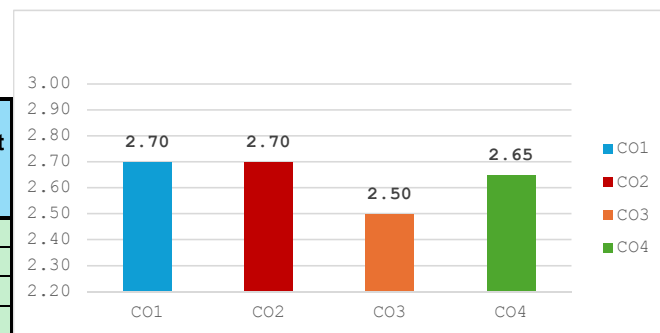

44	04414702423	MEDHAVI GARG	32	39	4	4	4	2	13.05	13.05	13.05	12.65	2	2	2	2
45	04514702423	ISHAN SINGH	25	16	5	5	5	5	8.4	8.4	8.4	8.4	0	0	0	0
46	04614702423	URVIL MAHAJAN	25	25	5	5	3	4	9.75	9.75	9.35	9.55	0	0	0	0
47	04714702423	GEETIKA ANAND	28	50	4	5	4	4	13.9	14.1	13.9	13.9	3	3	3	3
48	04814702423	JAANVI MAKOL	36	51	5	5	3	3	15.85	15.85	15.45	15.45	3	3	3	3
49	04914702423	KHUSHI JAIN	30	53	4	5	1	5	14.75	14.95	14.15	14.95	3	3	3	3
50	05014702423	SHRESHTHA JOS	34	42	5	5	1	4	14.1	14.1	13.3	13.9	3	3	2	3
51	05114702423	AKSHAT KUMAR	26	30	5	5	2	5	10.7	10.7	10.1	10.7	1	1	0	1
52	05214702423	ASHMIT NATANI	32	31	5	5	2	5	12.05	12.05	11.45	12.05	1	1	1	1
53	05314702423	PRIYANKA LUTHF	33	42	5	4	2	4	13.9	13.7	13.3	13.7	3	2	2	2
54	35114702423	GARV GOEL	34	39	5	5	3	5	13.65	13.65	13.25	13.65	2	2	2	2
55	35214702423	HITAKSHI MADAN	35	49	4	4	4	2	15.15	15.15	15.15	14.75	3	3	3	3
56	35314702423	RIJAK KAUR	32	53	5	4	2	3	15.35	15.15	14.75	14.95	3	3	3	3
57	35414702423	MANSHA SHARMA	32	37	4	5	2	4	12.75	12.95	12.35	12.75	2	2	2	2
58	35514702423	BANI KAUR	33	46	5	4	5	4	14.5	14.3	14.5	14.3	3	3	3	3
59	35614702423	NIDHI BAID	34	44	5	4	5	4	14.4	14.2	14.4	14.2	3	3	3	3
60	70114702423	NAVYA AGARWAL	25	54	4	5	4	5	13.9	14.1	13.9	14.1	3	3	3	3

60

Grading Scale	
Score: 60%-70%	1
70%-80%	2
More than 80%	3

Course Outcomes	Grading on Scale of 3	Distribution %			No. of students achieving Target	CO Target
		3	2	1		
CO1	2.70	42%	25%	23%	90.00%	Met
CO2	2.70	38%	28%	23%	90.00%	Met
CO3	2.50	37%	23%	23%	83.33%	Met
CO4	2.65	38%	22%	28%	88.33%	Met

Target: More than **70.00%** Students must achieve Grade **1** (Minimum 60%)