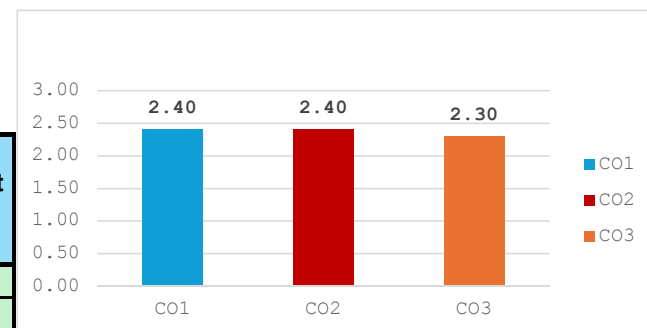

44	04414702423	MEDHAVI GARG	32	35	4	5	3	14.2	14.4	14	1	1	1
45	04514702423	ISHAN SINGH	25	26	5	5	3	11.2	11.2	10.8	0	0	0
46	04614702423	URVIL MAHAJAN	27	18	5	5	5	10	10	10	0	0	0
47	04714702423	GEETIKA ANAND	31	45	5	4	3	16.2	16	15.8	2	2	2
48	04814702423	JAANVI MAKOL	30	60	5	5	2	19	19	18.4	3	3	3
49	04914702423	KHUSHI JAIN	35	48	4	5	3	17.4	17.6	17.2	3	3	3
50	05014702423	SHRESHTHA JOSH	38	53	4	4	2	19	19	18.6	3	3	3
51	05114702423	AKSHAT KUMAR	28	37	4	4	3	13.8	13.8	13.6	1	1	1
52	05214702423	ASHMIT NATANI	29	46	5	5	4	16	16	15.8	2	2	2
53	05314702423	PRIYANKA LUTHRA	35	45	5	4	1	17	16.8	16.2	3	3	2
54	35114702423	GARV GOEL	37	23	4	4	4	12.8	12.8	12.8	1	1	1
55	35214702423	HITAKSHI MADAN	32	51	5	5	3	17.6	17.6	17.2	3	3	3
56	35314702423	RIJAK KAUR	34	35	4	4	2	14.6	14.6	14.2	1	1	1
57	35414702423	MANSHA SHARMA	35	22	5	4	2	12.4	12.2	11.8	0	0	0
58	35514702423	BANI KAUR	34	27	4	4	5	13	13	13.2	1	1	1
59	35614702423	NIDHI BAID	36	41	5	5	3	16.4	16.4	16	2	2	2
60	70114702423	NAVYA AGARWAL	30	38	5	4	3	14.6	14.4	14.2	1	1	1

60

Grading Scale	
Score: 60%-70%	1
70%-80%	2
More than 80%	3

Course Outcomes	Grading on Scale of 3	Distribution %			No. of students achieving Target	CO Target
		3	2	1		
CO1	2.40	35%	15%	30%	80.00%	Met
CO2	2.40	35%	13%	32%	80.00%	Met
CO3	2.30	30%	18%	28%	76.67%	Met

Target: More than **70.00%** Students must achieve Grade **1** (Minimum 60%)