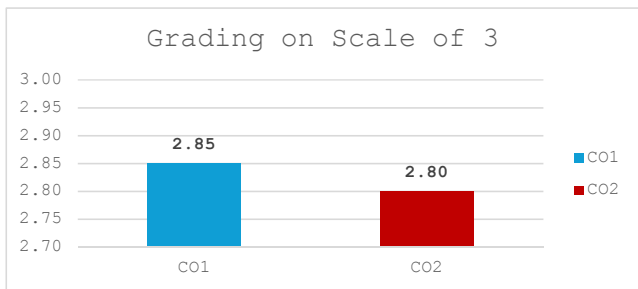

46	04614702423	URVIL MAHAJAN	31	42	5	4	19.8	19.6	1	1
47	04714702423	GEETIKA ANAND	30	48	4	4	21.2	21.2	2	2
48	04814702423	JAANVI MAKOL	40	58	4	4	26.2	26.2	3	3
49	04914702423	KHUSHI JAIN	30	48	4	2	21.2	20.8	2	2
50	05014702423	SHRESHTHA JOSH	32	52	4	4	22.8	22.8	3	3
51	05114702423	AKSHAT KUMAR	30	50	4	4	21.8	21.8	2	2
52	05214702423	ASHMIT NATANI	39	58	4	1	26	25.4	3	3
53	05314702423	PRIYANKA LUTHRA	37	54	5	2	24.6	24	3	3
54	35114702423	GARV GOEL	34	52	4	5	23.2	23.4	3	3
55	35214702423	HITAKSHI MADAN	40	52	4	1	24.4	23.8	3	3
56	35314702423	RIJAK KAUR	31	51	5	4	22.5	22.3	2	2
57	35414702423	MANSHA SHARMA	30	52	5	2	22.6	22	2	2
58	35514702423	BANI KAUR	34	53	4	5	23.5	23.7	3	3
59	35614702423	NIDHI BAID	30	51	4	1	22.1	21.5	2	2
60	70114702423	NAVYA AGARWAL	37	53	5	3	24.3	23.9	3	3

60

Grading Scale	
Score: 60%-70%	1
70%-80%	2
More than 80%	3

Course Outcomes	Grading on Scale of 3	Distribution %			No. of students achieving Target	CO Target
		3	2	1		
CO1	2.85	45%	50%	5%	95.00%	Met
CO2	2.80	43%	50%	7%	93.33%	Met

Target: More than **70.00%** Students must achieve Grade **2** (Minimum 70%)