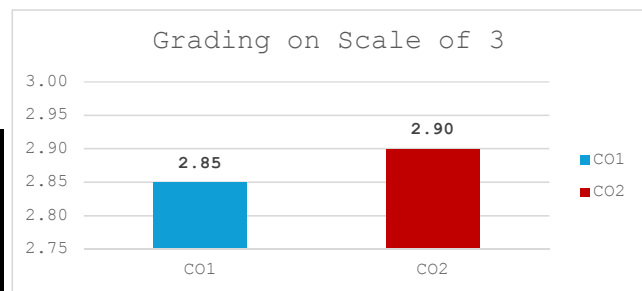

46	04614702423	URVIL MAHAJAN	25	47	3	5	19.7	20.1	1	2
47	04714702423	GEETIKA ANAND	34	50	2	4	22.2	22.6	2	2
48	04814702423	JAANVI MAKOL	38	55	3	3	24.7	24.7	3	3
49	04914702423	KHUSHI JAIN	34	50	5	3	22.8	22.4	3	2
50	05014702423	SHRESHTHA JOSH	40	59	2	5	26.1	26.7	3	3
51	05114702423	AKSHAT KUMAR	28	48	5	3	21	20.6	2	2
52	05214702423	ASHMIT NATANI	37	53	2	2	23.7	23.7	3	3
53	05314702423	PRIYANKA LUTHRA	36	54	3	5	24	24.4	3	3
54	35114702423	GARV GOEL	36	50	1	3	22.4	22.8	2	3
55	35214702423	HITAKSHI MADAN	36	54	3	3	24	24	3	3
56	35314702423	RIJAK KAUR	35	50	3	4	22.6	22.8	2	3
57	35414702423	MANSHA SHARMA	36	54	4	4	24.2	24.2	3	3
58	35514702423	BANI KAUR	35	52	2	4	23	23.4	3	3
59	35614702423	NIDHI BAID	38	55	4	4	24.9	24.9	3	3
60	70114702423	NAVYA AGARWAL	34	48	4	4	22	22	2	2

60

Grading Scale	
Score: 60%-70%	1
70%-80%	2
More than 80%	3

Course Outcomes	Grading on Scale of 3	Distribution %			No. of students achieving Target	CO Target
		3	2	1		
CO1	2.85	63%	32%	5%	95.00%	Met
CO2	2.90	63%	33%	3%	96.67%	Met

Target: More than **70.00%** Students must achieve Grade **2** (Minimum 70%)