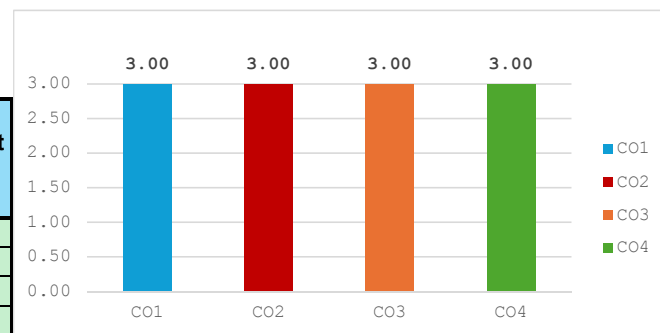

44	04414702423	MEDHAVI GARG	0	92	5	5	5	4	14.8	14.8	14.8	14.6	3	3	3	3
45	04514702423	ISHAN SINGH	0	75	4	4	2	5	12.05	12.05	11.65	12.25	2	2	2	2
46	04614702423	URVIL MAHAJAN	0	75	5	4	5	4	12.25	12.05	12.25	12.05	2	2	2	2
47	04714702423	GEETIKA ANAND	0	85	4	4	3	2	13.55	13.55	13.35	13.15	3	3	3	3
48	04814702423	JAANVI MAKOL	0	89	4	4	1	3	14.15	14.15	13.55	13.95	3	3	3	3
49	04914702423	KHUSHI JAIN	0	95	5	5	3	2	15.25	15.25	14.85	14.65	3	3	3	3
50	05014702423	SHRESHTHA JOSH	0	93	4	5	2	3	14.75	14.95	14.35	14.55	3	3	3	3
51	05114702423	AKSHAT KUMAR	0	77	4	5	3	4	12.35	12.55	12.15	12.35	2	2	2	2
52	05214702423	ASHMIT NATANI	0	80	5	5	4	5	13	13	12.8	13	3	3	3	3
53	05314702423	PRIYANKA LUTHRA	0	82	4	4	3	2	13.1	13.1	12.9	12.7	3	3	3	2
54	35114702423	GARV GOEL	0	91	4	5	2	5	14.45	14.65	14.05	14.65	3	3	3	3
55	35214702423	HITAKSHI MADAN	0	93	4	4	2	3	14.75	14.75	14.35	14.55	3	3	3	3
56	35314702423	RIJAK KAUR	0	92	4	5	2	2	14.6	14.8	14.2	14.2	3	3	3	3
57	35414702423	MANSHA SHARMA	0	93	4	4	2	5	14.75	14.75	14.35	14.95	3	3	3	3
58	35514702423	BANI KAUR	0	95	5	4	5	3	15.25	15.05	15.25	14.85	3	3	3	3
59	35614702423	NIDHI BAID	0	95	4	5	5	2	15.05	15.25	15.25	14.65	3	3	3	3
60	70114702423	NAVYA AGARWAL	0	92	5	5	5	4	14.8	14.8	14.8	14.6	3	3	3	3

60

Grading Scale	
Score: 60%-70%	1
70%-80%	2
More than 80%	3

Course Outcomes	Grading on Scale of 3	Distribution %			No. of students achieving Target	CO Target
		3	2	1		
CO1	3.00	75%	25%	0%	100.00%	Met
CO2	3.00	75%	25%	0%	100.00%	Met
CO3	3.00	70%	28%	2%	100.00%	Met
CO4	3.00	67%	33%	0%	100.00%	Met

Target: More than **70.00%** Students must achieve Grade **1** (Minimum 60%)