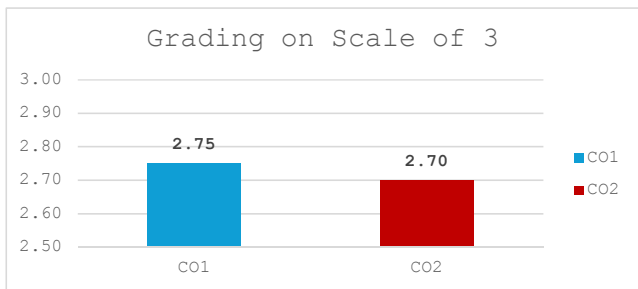

46	04614702423	URVIL MAHAJAN	28	45	4	3	19.9	19.7	1	1
47	04714702423	GEETIKA ANAND	31	52	4	2	22.6	22.2	2	2
48	04814702423	JAANVI MAKOL	38	57	4	4	25.5	25.5	3	3
49	04914702423	KHUSHI JAIN	31	51	4	5	22.3	22.5	2	2
50	05014702423	SHRESHTHA JOSH	33	56	5	3	24.4	24	3	3
51	05114702423	AKSHAT KUMAR	30	42	4	1	19.4	18.8	1	1
52	05214702423	ASHMIT NATANI	30	52	4	2	22.4	22	2	2
53	05314702423	PRIYANKA LUTHRA	34	51	4	5	22.9	23.1	3	3
54	35114702423	GARV GOEL	32	50	5	4	22.4	22.2	2	2
55	35214702423	HITAKSHI MADAN	37	57	5	1	25.5	24.7	3	3
56	35314702423	RIJAK KAUR	35	50	5	2	23	22.4	3	2
57	35414702423	MANSHA SHARMA	36	55	4	2	24.5	24.1	3	3
58	35514702423	BANI KAUR	33	50	5	2	22.6	22	2	2
59	35614702423	NIDHI BAID	36	51	4	2	23.3	22.9	3	3
60	70114702423	NAVYA AGARWAL	34	50	4	4	22.6	22.6	2	2

60

Grading Scale	
Score: 60%-70%	1
70%-80%	2
More than 80%	3

Course Outcomes	Grading on Scale of 3	Distribution %			No. of students achieving Target	CO Target
		3	2	1		
CO1	2.75	45%	47%	8%	91.67%	Met
CO2	2.70	35%	55%	10%	90.00%	Met

Target: More than **70.00%** Students must achieve Grade **2** (Minimum 70%)