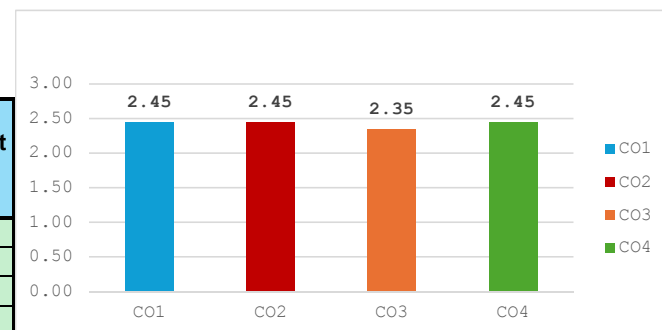

44	04414702423	MEDHAVI GARG	35	34	4	5	1	3	12.9	13.1	12.3	12.7	2	2	2	2
45	04514702423	ISHAN SINGH	26	14	4	5	5	5	8.1	8.3	8.3	8.3	0	0	0	0
46	04614702423	URVIL MAHAJAN	25	20	5	5	3	4	9	9	8.6	8.8	0	0	0	0
47	04714702423	GEETIKA ANAND	31	39	5	5	2	2	13.05	13.05	12.45	12.45	2	2	2	2
48	04814702423	JAANVI MAKOL	40	44	4	4	2	5	15.4	15.4	15	15.6	3	3	3	3
49	04914702423	KHUSHI JAIN	35	28	5	4	4	2	12.2	12	12	11.6	2	1	1	1
50	05014702423	SHRESHTHA JOSH	30	39	5	4	5	4	12.85	12.65	12.85	12.65	2	2	2	2
51	05114702423	AKSHAT KUMAR	26	25	4	4	1	3	9.75	9.75	9.15	9.55	0	0	0	0
52	05214702423	ASHMIT NATANI	27	36	4	4	4	5	11.6	11.6	11.6	11.8	1	1	1	1
53	05314702423	PRIYANKA LUTHRA	28	36	4	5	3	5	11.8	12	11.6	12	1	1	1	1
54	35114702423	GARV GOEL	35	35	4	4	1	2	13.05	13.05	12.45	12.65	2	2	2	2
55	35214702423	HITAKSHI MADAN	40	32	4	5	5	5	13.6	13.8	13.8	13.8	2	3	3	3
56	35314702423	RIJAK KAUR	32	52	4	4	3	4	15	15	14.8	15	3	3	3	3
57	35414702423	MANSHA SHARMA	37	27	5	5	5	2	12.45	12.45	12.45	11.85	2	2	2	1
58	35514702423	BANI KAUR	35	42	5	4	2	4	14.3	14.1	13.7	14.1	3	3	2	3
59	35614702423	NIDHI BAID	32	46	4	4	2	4	14.1	14.1	13.7	14.1	3	3	2	3
60	70114702423	NAVYA AGARWAL	37	38	5	4	2	3	14.1	13.9	13.5	13.7	3	3	2	2

60

Grading Scale	
Score: 60%-70%	1
70%-80%	2
More than 80%	3

Course Outcomes	Grading on Scale of 3	Distribution %			No. of students achieving Target	CO Target
		3	2	1		
CO1	2.45	23%	37%	22%	81.67%	Met
CO2	2.45	25%	33%	23%	81.67%	Met
CO3	2.35	20%	30%	28%	78.33%	Met
CO4	2.45	20%	35%	27%	81.67%	Met

Target: More than **70.00%** Students must achieve Grade **1** (Minimum 60%)