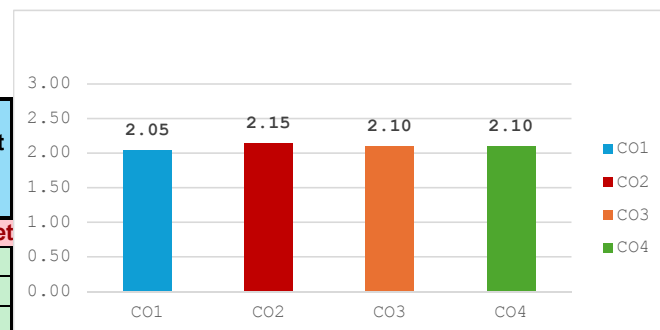

44	04414702423	MEDHAVI GARG	36	33	5	4	5	2	13.15	12.95	13.15	12.55	2	2	2	2
45	04514702423	ISHAN SINGH	26	10	5	4	2	3	7.7	7.5	7.1	7.3	0	0	0	0
46	04614702423	URVIL MAHAJAN	26	8	5	4	4	3	7.4	7.2	7.2	7	0	0	0	0
47	04714702423	GEETIKA ANAND	29	37	4	5	3	5	12.15	12.35	11.95	12.35	2	2	1	2
48	04814702423	JAANVI MAKOL	40	47	4	5	4	4	15.85	16.05	15.85	15.85	3	3	3	3
49	04914702423	KHUSHI JAIN	36	28	4	4	1	3	12.2	12.2	11.6	12	2	2	1	1
50	05014702423	SHRESHTHA JOS	30	28	5	4	3	2	11.2	11	10.8	10.6	1	1	1	1
51	05114702423	AKSHAT KUMAR	26	44	5	4	2	2	12.8	12.6	12.2	12.2	2	2	2	2
52	05214702423	ASHMIT NATANI	28	33	4	5	4	5	11.35	11.55	11.35	11.55	1	1	1	1
53	05314702423	PRIYANKA LUTHF	26	45	4	4	5	5	12.75	12.75	12.95	12.95	2	2	2	2
54	35114702423	GARV GOEL	38	44	4	5	1	5	15	15.2	14.4	15.2	3	3	3	3
55	35214702423	HITAKSHI MADAN	40	42	5	5	5	4	15.3	15.3	15.3	15.1	3	3	3	3
56	35314702423	RIJAK KAUR	35	16	4	5	5	5	10.2	10.4	10.4	10.4	0	1	1	1
57	35414702423	MANSHA SHARMA	32	28	5	4	1	4	11.6	11.4	10.8	11.4	1	1	1	1
58	35514702423	BANI KAUR	32	35	5	4	1	3	12.65	12.45	11.85	12.25	2	2	1	2
59	35614702423	NIDHI BAID	33	9	4	4	5	3	8.75	8.75	8.95	8.55	0	0	0	0
60	70114702423	NAVYA AGARWAL	34	12	4	5	1	5	9.4	9.6	8.8	9.6	0	0	0	0

60

Grading Scale	
Score: 60%-70%	1
70%-80%	2
More than 80%	3

Course Outcomes	Grading on Scale of 3	Distribution %			No. of students achieving Target	CO Target
		3	2	1		
CO1	2.05	27%	20%	22%	68.33%	Not Met
CO2	2.15	27%	20%	25%	71.67%	Met
CO3	2.10	22%	18%	30%	70.00%	Met
CO4	2.10	27%	17%	27%	70.00%	Met

Target: More than **70.00%** Students must achieve Grade **1** (Minimum 60%)