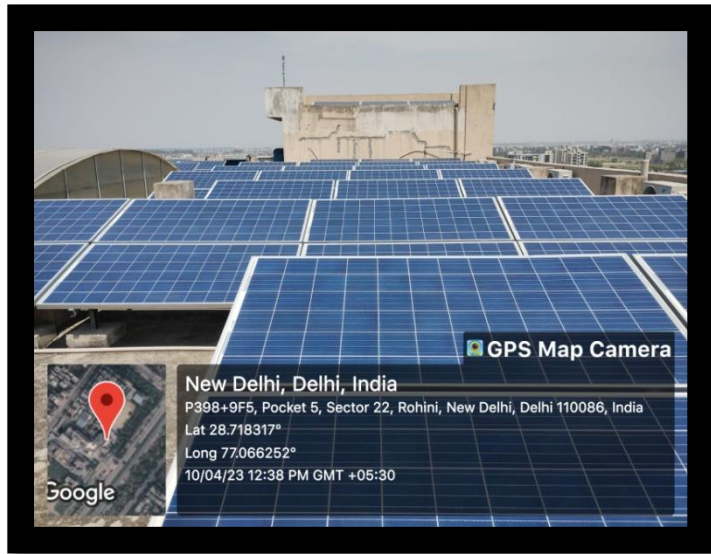

Maharaja Agrasen Chowk, Sector 22, Rohini, Delhi – 110086, INDIA www.maims.ac.in

Alternate Source of Energy: Solar Power Plant

Photo-1: Solar Panel on the Roof of the Building of the Institute

Photo-2: Solar Panel on the Roof of the Building of the Institute

Photo-3: Controller of the Solar Panel

Photo-4: Solar Panel Box

Energy Conservation Measures

LED LIGHTS & SWITCH BOARDS IN CLASSROOMS & OFFICES

LED Lighting in Class Rooms

LED Lighting in Class Rooms

Signage for Energy Conservation: Switch off the Lights