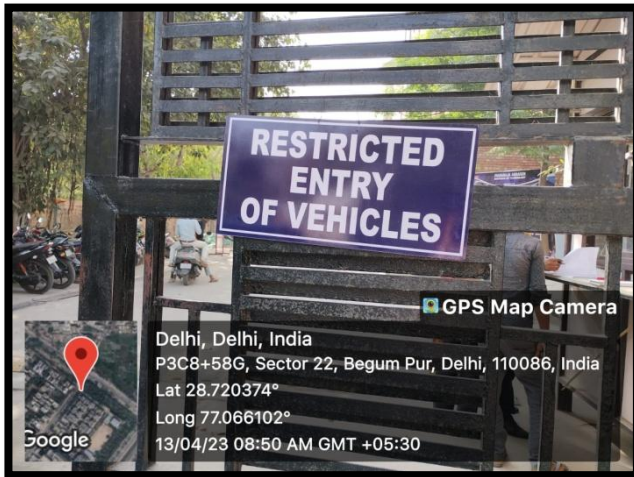

Watering Plants as Green Campus Initiatives

Green Campus Initiatives

Plastic Free Campus Boards

Photo-1 Plastic Free Campus

Dated :

Photo-2 Plastic Free Campus

Green Campus Initiatives

Photos of Restricted Entry of Vehicles

Vehicle Entry is Restricted inside the Institute

Vehicle Entry Pass for the Limited Vehicle Entry inside the Institution

Vehicle with Pass allowed for Entry and Parking inside the Campus of Institution

Entry of Vehicle is restricted beyond this point in the Campus